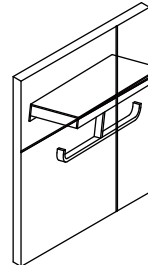

Step 3

Install screws into the wall and tighten them, ensure the product is level.