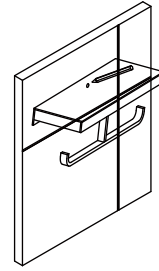

#### Tools required for installation

Level

Pencil

Screwdriver

Drill

Hammer

#### Step 1

Position the shower shelf against the wall and mark the holes with pencil.