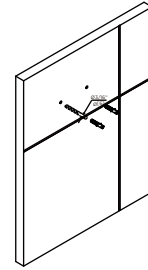

### DOUBLE TOILET PAPER HOLDER WITH SHELF

711155

#### Tools required for installation

Level

Pencil

Screwdriver

Drill

Hammer

#### Step 1

Position the shower shelf against the wall and mark the holes with pencil.