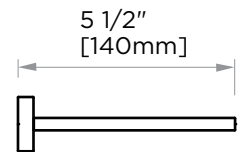

**VIENNA COLLECTION**  
**DOUBLE TOWEL**  
**BAR 24"**  
480242

**PRODUCT NAME:** DOUBLE TOWEL  
BAR 24"

**PRODUCT CODE:** 480242

**MATERIAL:** All-brass construction

**KEY FEATURES:** Contemporary design.  
Straight lines with a sleek  
silhouette.

NOTE: Dimensions and specifications are subject to change without notice.