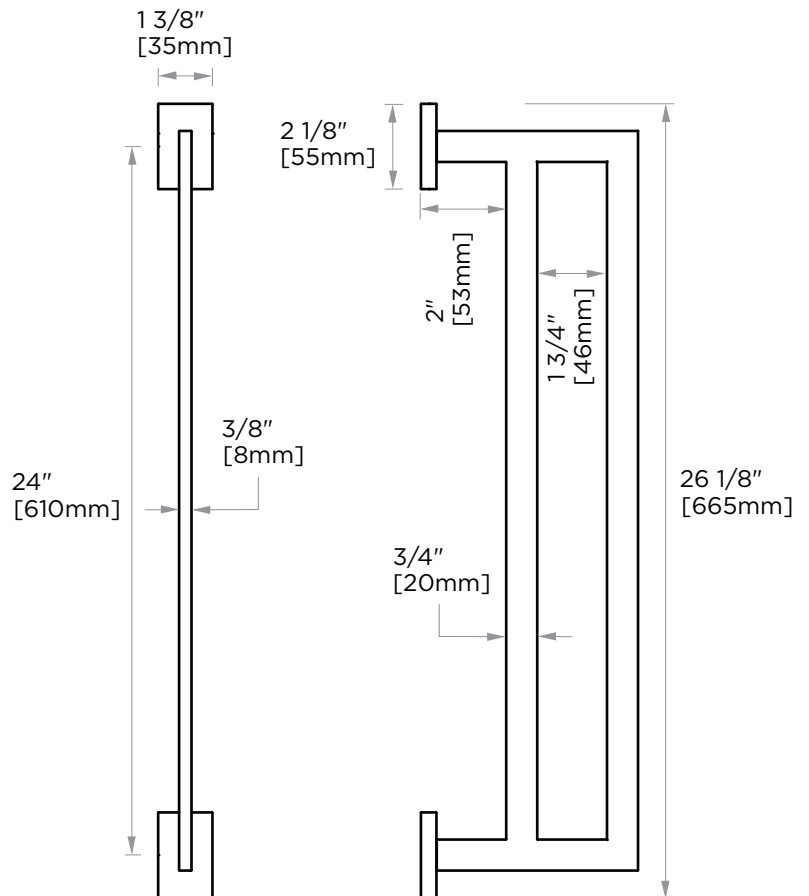

**VIENNA COLLECTION**  
**DOUBLE TOWEL**  
**BAR 24"**  
480242

**PRODUCT NAME:** DOUBLE TOWEL  
BAR 24"

**PRODUCT CODE:** 480242

**MATERIAL:** All-brass construction

**KEY FEATURES:** Contemporary design.  
Straight lines with a sleek  
silhouette.

NOTE: Dimensions and specifications are subject to change without notice.