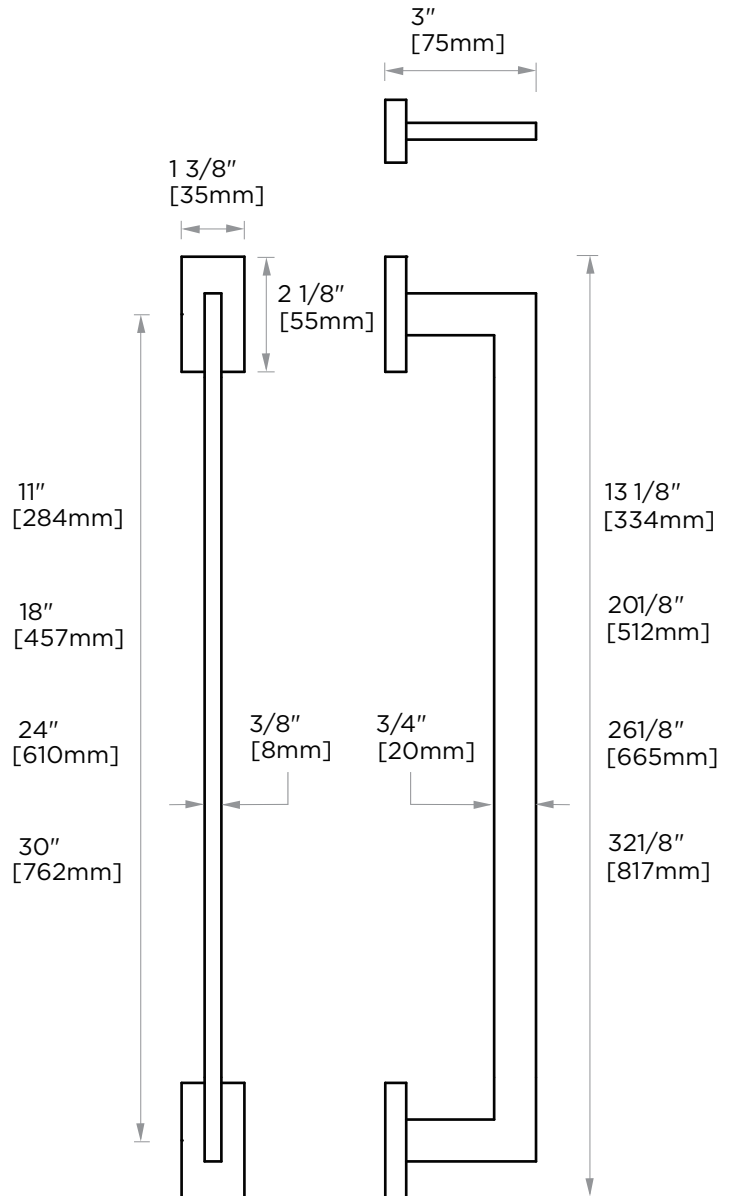

NOTE: Dimensions and specifications are subject to change without notice.