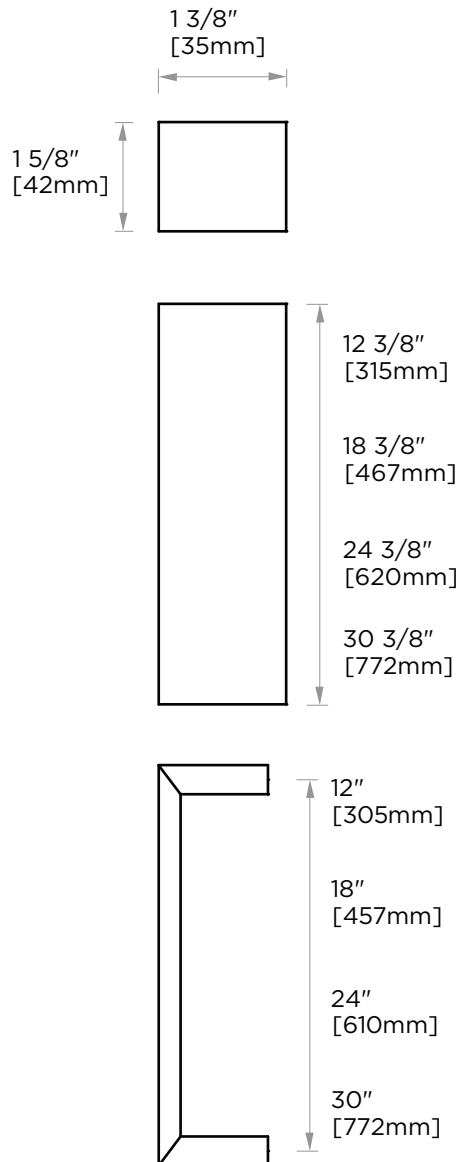

NOTE: Dimensions and specifications are subject to change without notice.