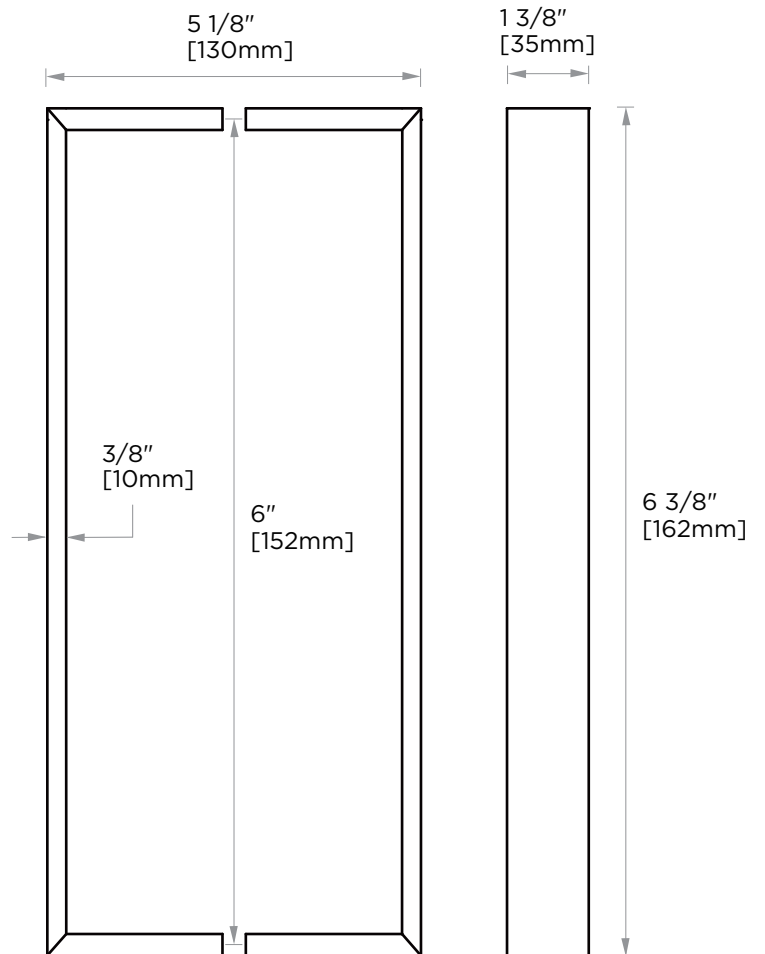

**HAMBURG
COLLECTION
DOUBLE SHOWER
DOOR HANDLE
4407806**

PRODUCT NAME: DOUBLE SHOWER
DOOR HANDLE 6"

PRODUCT CODE: 4407806

MATERIAL: All-brass construction

KEY FEATURES: Transitional design.
Rectangular bold solid style.

NOTE: Dimensions and specifications are subject to change without notice.

HANDLES INFO

Components Included		
①	Handle	X2
②	Set Screw M5	X4
③	Fixing Bracket	X4

Mounting Kits Included		
	X1	Allen Key

GLASS INFO

Glass Hole C-C Distance		
A	6"/152mm	6" Shower Door Handle
	8"/203mm	8" Shower Door Handle
	12"/315mm	12" Shower Door Handle
	18"/457 mm	18" Shower Door Handle
	24"/610mm	24" Shower Door Handle
	36"/914mm	36" Shower Door Handle
B	3/8"(10mm)	Glass Hole Diameter
C	6-12mm	Glass Thickness

* Can be used with extension kit for thicker doors

NOTE: Dimensions and specifications are subject to change without notice.