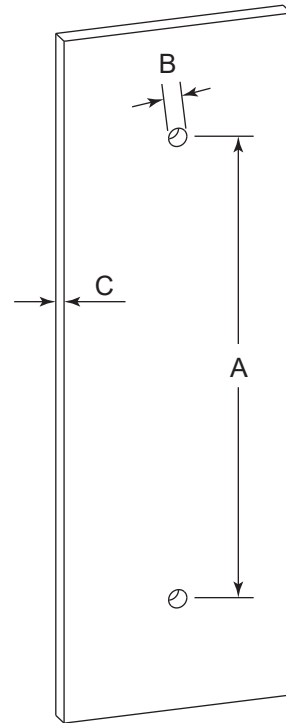

**HAMBURG
COLLECTION
DOUBLE SHOWER
DOOR HANDLE
4407806**

PRODUCT NAME: DOUBLE SHOWER
DOOR HANDLE 6"

PRODUCT CODE: 4407806

MATERIAL: All-brass construction

KEY FEATURES: Transitional design.
Rectangular bold solid style.

NOTE: Dimensions and specifications are subject to change without notice.

HANDLES INFO

Components Included		
①	Handle	X2
②	Set Screw M5	X4
③	Fixing Bracket	X4

Mounting Kits Included		
	X1	Allen Key

GLASS INFO

Glass Hole C-C Distance		
A	6"/152mm	6" Shower Door Handle
	8"/203mm	8" Shower Door Handle
	12"/315mm	12" Shower Door Handle
	18"/457 mm	18" Shower Door Handle
	24"/610mm	24" Shower Door Handle
	36"/914mm	36" Shower Door Handle
B	3/8"(10mm)	Glass Hole Diameter
C	6-12mm	Glass Thickness