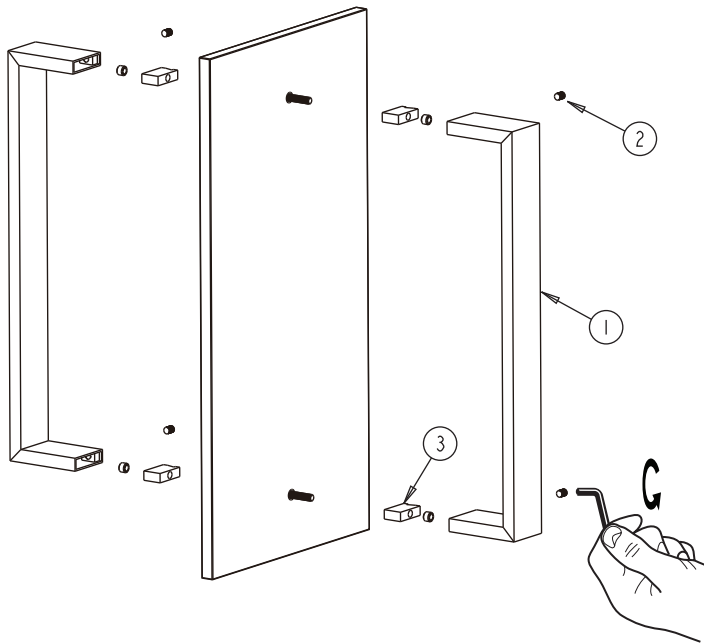

**HAMBURG
COLLECTION
DOUBLE SHOWER
DOOR HANDLE
4407806**

PRODUCT NAME: DOUBLE SHOWER
DOOR HANDLE 6"

PRODUCT CODE: 4407806

MATERIAL: All-brass construction

KEY FEATURES: Transitional design.
Rectangular bold solid style.

NOTE: Dimensions and specifications are subject to change without notice.

HANDLES INFO

Components Included		
①	Handle	X2
②	Set Screw M5	X4
③	Fixing Bracket	X4

Mounting Kits Included		
	X1	Allen Key

GLASS INFO

Glass Hole C-C Distance		
A	6"/152mm	6" Shower Door Handle
	8"/203mm	8" Shower Door Handle
	12"/315mm	12" Shower Door Handle
	18"/457 mm	18" Shower Door Handle
	24"/610mm	24" Shower Door Handle
	36"/914mm	36" Shower Door Handle
B	3/8"(10mm)	Glass Hole Diameter
C	6-12mm	Glass Thickness