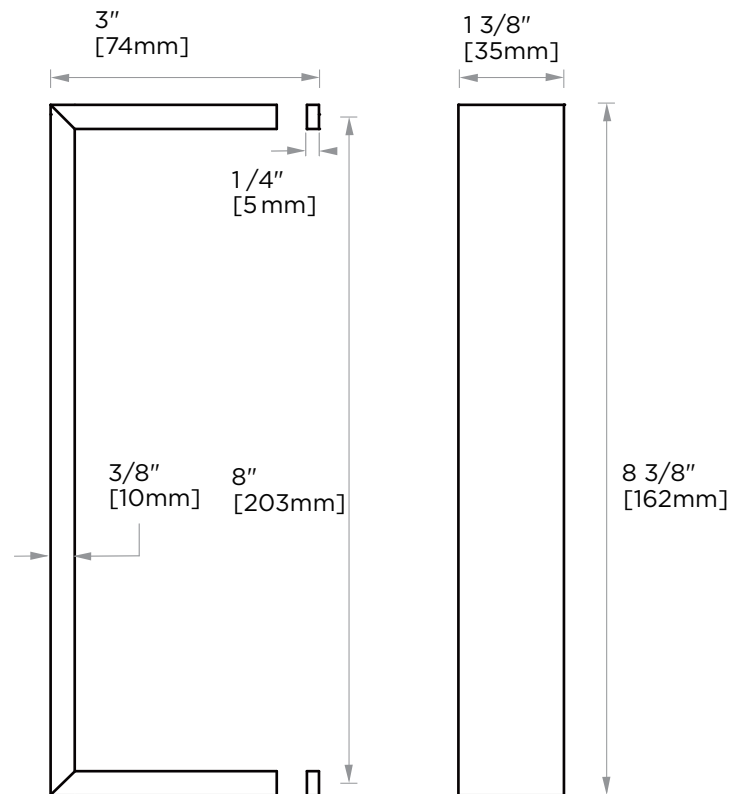

HAMBURG COLLECTION SINGLE SHOWER DOOR HANDLE 4407508

PRODUCT NAME: SINGLE SHOWER
DOOR HANDLE 8"

PRODUCT CODE: 4407508

MATERIAL: All-brass construction

KEY FEATURES: Transitional design.
Rectangular bold solid style.

NOTE: Dimensions and specifications are subject to change without notice.

HANDLES INFO

Components Included		
①	Handle	X1
②	Fixing Bracket	X2
③	Set Screw M5	X2

Mounting Kits Included		
	X1	Allen Key

GLASS INFO

Glass Hole C-C Distance		
A	6"/152mm	6" Shower Door Handle
	8"/203mm	8" Shower Door Handle
	12"/315mm	12" Shower Door Handle
	18"/457mm	18" Shower Door Handle
	24"/610mm	24" Shower Door Handle
	36"/914mm	36" Shower Door Handle
B	3/8"(10mm)	Glass Hole Diameter
C	6-12mm	Glass Thickness

* Can be used with extension kit for thicker doors

NOTE: Dimensions and specifications are subject to change without notice.