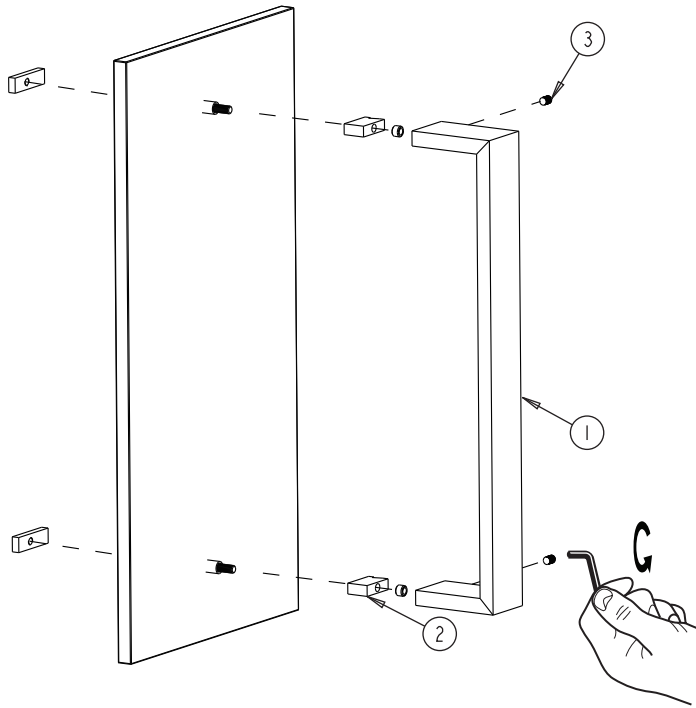

HAMBURG COLLECTION SINGLE SHOWER DOOR HANDLE 4407508

PRODUCT NAME: SINGLE SHOWER
DOOR HANDLE 8"

PRODUCT CODE: 4407508

MATERIAL: All-brass construction

KEY FEATURES: Transitional design.
Rectangular bold solid style.

NOTE: Dimensions and specifications are subject to change without notice.

HANDLES INFO

Components Included		
①	Handle	X1
②	Fixing Bracket	X2
③	Set Screw M5	X2

Mounting Kits Included		
	X1	Allen Key

GLASS INFO

Glass Hole C-C Distance		
A	6"/152mm	6" Shower Door Handle
	8"/203mm	8" Shower Door Handle
	12"/315mm	12" Shower Door Handle
	18"/457mm	18" Shower Door Handle
	24"/610mm	24" Shower Door Handle
	36"/914mm	36" Shower Door Handle
B	3/8"(10mm)	Glass Hole Diameter
C	6-12mm	Glass Thickness