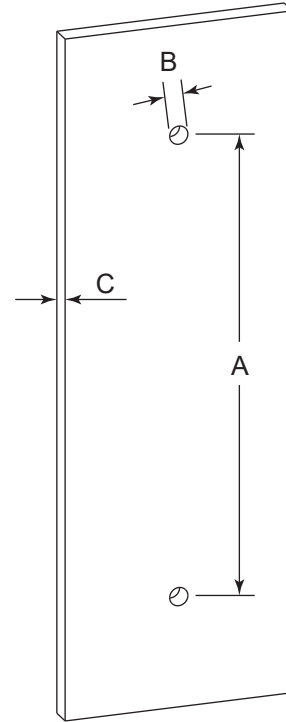

HAMBURG COLLECTION SINGLE SHOWER DOOR HANDLE 4407508

PRODUCT NAME: SINGLE SHOWER
DOOR HANDLE 8"

PRODUCT CODE: 4407508

MATERIAL: All-brass construction

KEY FEATURES: Transitional design.
Rectangular bold solid style.

NOTE: Dimensions and specifications are subject to change without notice.

HANDLES INFO

Components Included		
①	Handle	X1
②	Fixing Bracket	X2
③	Set Screw M5	X2

Mounting Kits Included		
	X1	Allen Key

GLASS INFO

Glass Hole C-C Distance		
A	6"/152mm	6" Shower Door Handle
	8"/203mm	8" Shower Door Handle
	12"/315mm	12" Shower Door Handle
	18"/457mm	18" Shower Door Handle
	24"/610mm	24" Shower Door Handle
	36"/914mm	36" Shower Door Handle
B	3/8"(10mm)	Glass Hole Diameter
C	6-12mm	Glass Thickness