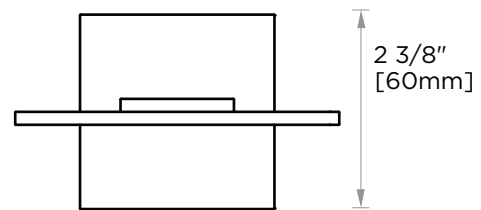

## HAMBURG COLLECTION TOILET BRUSH SET 440610

**PRODUCT NAME:** TOILET  
BRUSH SET

**PRODUCT CODE:** 440610

**MATERIAL:** All-brass construction

**KEY FEATURES:** Transitional design.  
Rectangular bold solid style.