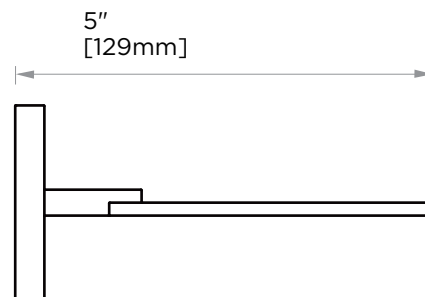

## HAMBURG COLLECTION TOILET BRUSH SET 440610

**PRODUCT NAME:** TOILET  
BRUSH SET

**PRODUCT CODE:** 440610

**MATERIAL:** All-brass construction

**KEY FEATURES:** Transitional design.  
Rectangular bold solid style.

NOTE: Dimensions and specifications are subject to change without notice.