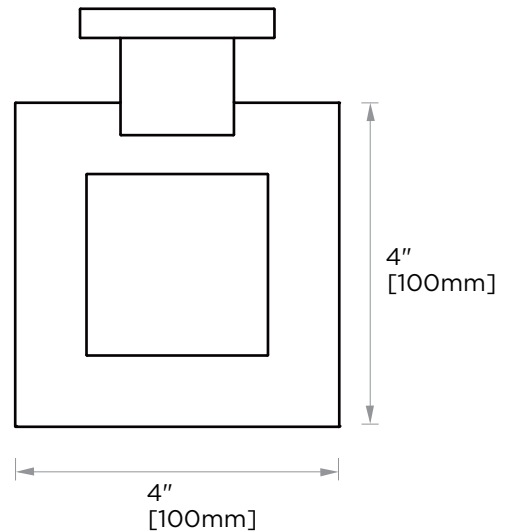

## HAMBURG COLLECTION TOILET BRUSH SET 440610

**PRODUCT NAME:** TOILET  
BRUSH SET

**PRODUCT CODE:** 440610

**MATERIAL:** All-brass construction

**KEY FEATURES:** Transitional design.  
Rectangular bold solid style.

NOTE: Dimensions and specifications are subject to change without notice.