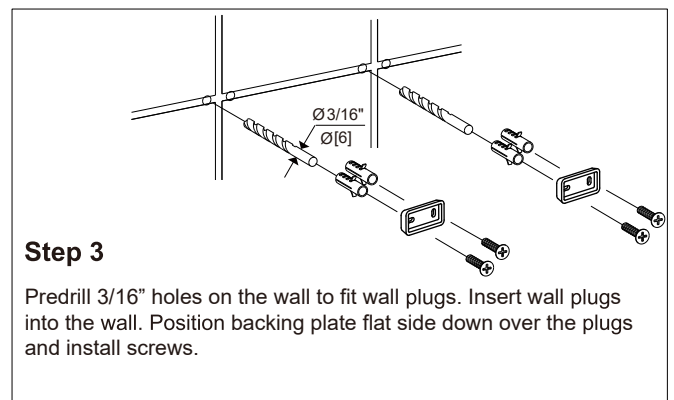

### CORNER SHOWER BASKET

440606

Tools required for installation

Level

Pencil

Screwdriver

Drill

Hammer