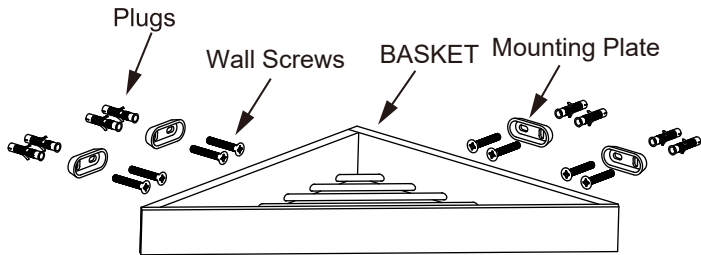

### CORNER SHOWER BASKET

440606

Tools required for installation

Level

Pencil

Screwdriver

Drill

Hammer