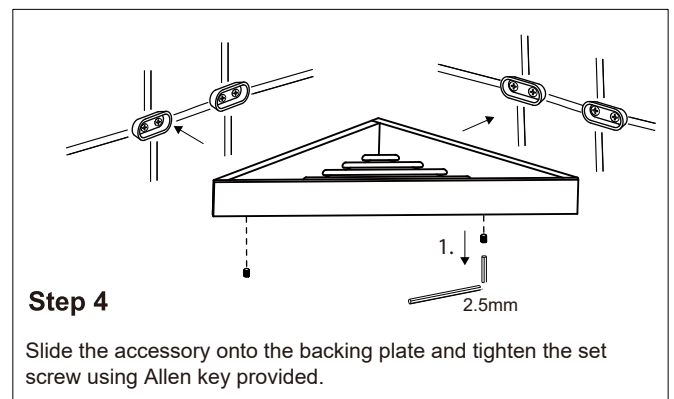

### CORNER SHOWER BASKET

440606

Tools required for installation

Level

Pencil

Screwdriver

Drill

Hammer