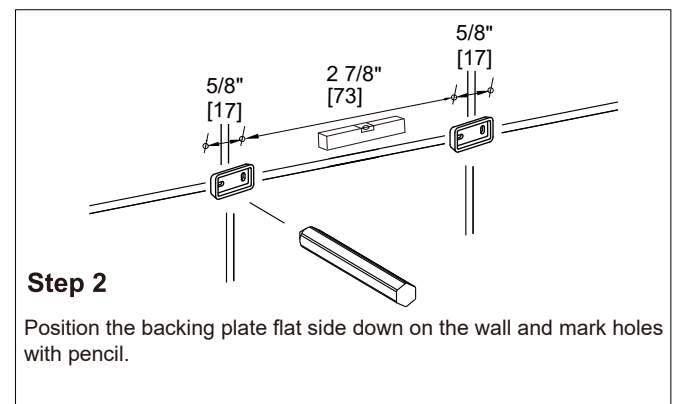

### CORNER SHOWER BASKET

440606

Tools required for installation

Level

Pencil

Screwdriver

Drill

Hammer