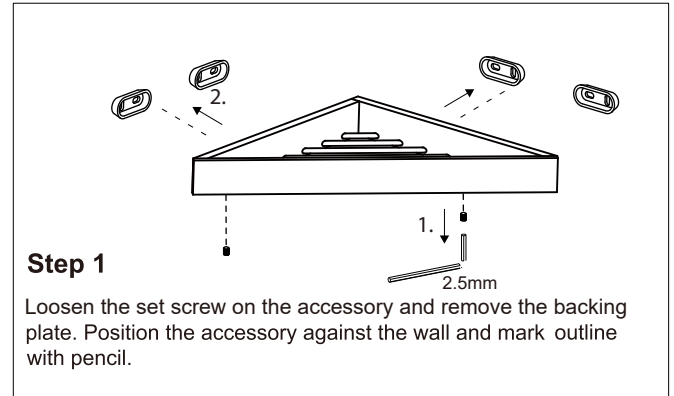

### CORNER SHOWER BASKET

440606

Tools required for installation

Level

Pencil

Screwdriver

Drill

Hammer