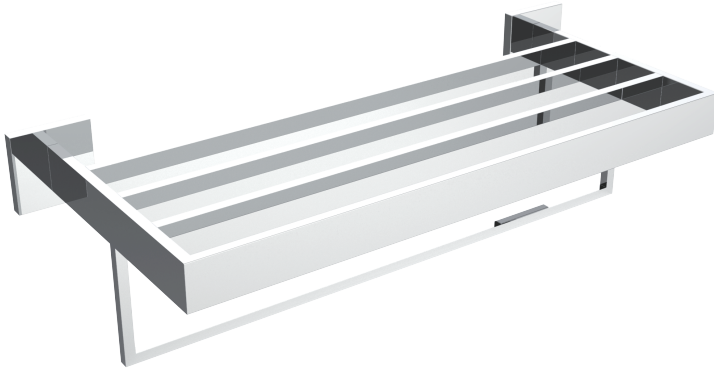

**HAMBURG
COLLECTION
TOWEL SHELF
W/ TOWEL BAR
440442**

PRODUCT NAME: TOWEL SHELF W/ TOWEL BAR

PRODUCT CODE: 440442

MATERIAL: All-brass construction

KEY FEATURES: Transitional design.
Rectangular bold solid style.