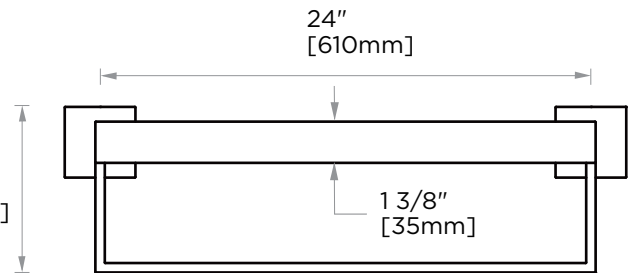

**HAMBURG
COLLECTION
TOWEL SHELF
W/ TOWEL BAR
440442**

PRODUCT NAME: TOWEL SHELF W/ TOWEL BAR

PRODUCT CODE: 440442

MATERIAL: All-brass construction

KEY FEATURES: Transitional design.
Rectangular bold solid style.

NOTE: Dimensions and specifications are subject to change without notice.