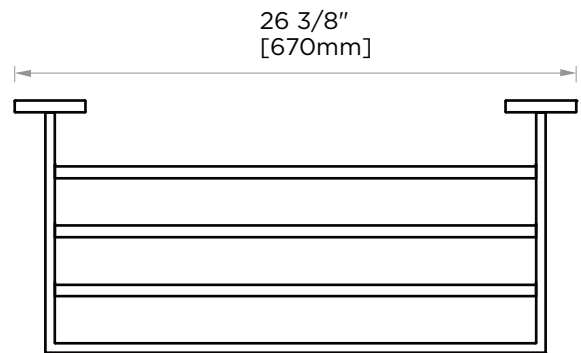

**HAMBURG
COLLECTION
TOWEL SHELF
W/ TOWEL BAR
440442**

PRODUCT NAME: TOWEL SHELF W/ TOWEL BAR

PRODUCT CODE: 440442

MATERIAL: All-brass construction

KEY FEATURES: Transitional design.
Rectangular bold solid style.

NOTE: Dimensions and specifications are subject to change without notice.