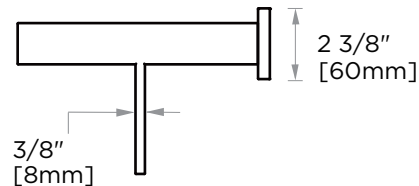

**HAMBURG
COLLECTION
TOWEL SHELF
W/ TOWEL BAR
440442**

PRODUCT NAME: TOWEL SHELF W/ TOWEL BAR

PRODUCT CODE: 440442

MATERIAL: All-brass construction

KEY FEATURES: Transitional design.
Rectangular bold solid style.

NOTE: Dimensions and specifications are subject to change without notice.