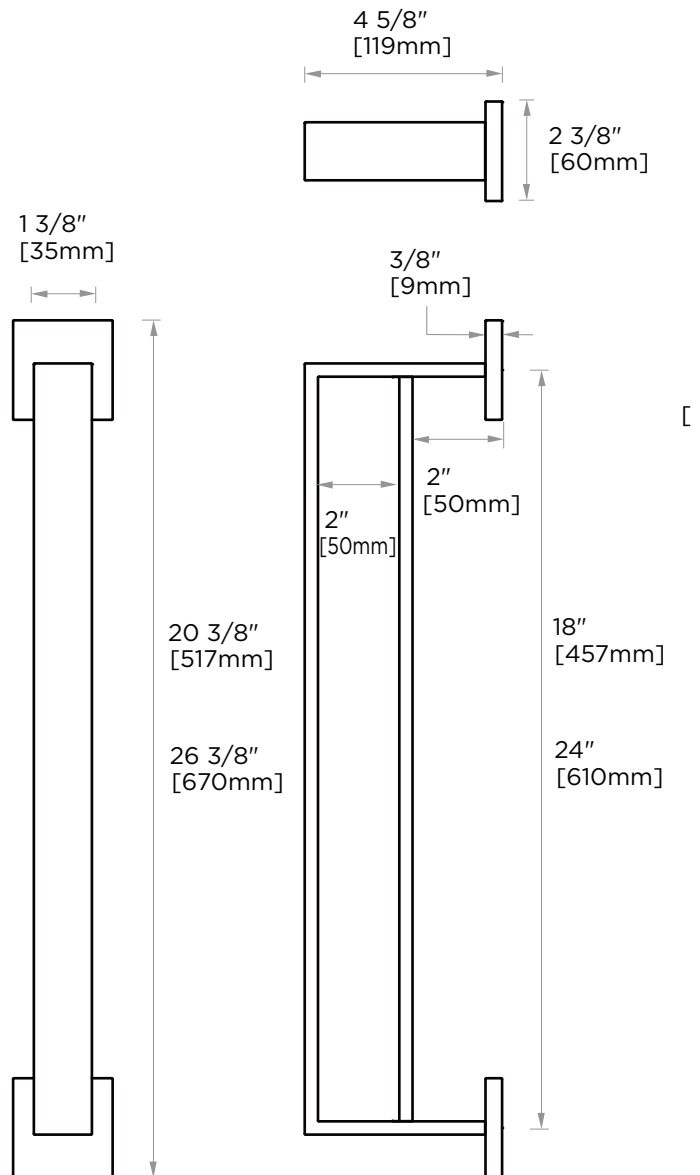

HAMBURG COLLECTION DOUBLE TOWEL BAR

18" 440182
24" 440242

PRODUCT NAME: DOUBLE TOWEL BAR

PRODUCT CODE: 18" 440182
24" 440242

MATERIAL: All-brass construction

KEY FEATURES: Transitional design.
Rectangular bold solid style.

NOTE: Dimensions and specifications are subject to change without notice.