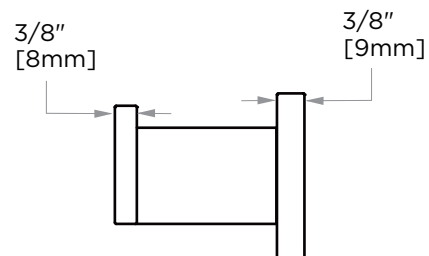

WARRANTY:

Lifetime Limited (Residential Use)
One Year (Commercial Use)

NOTE: Dimensions and specifications are subject to change without notice.