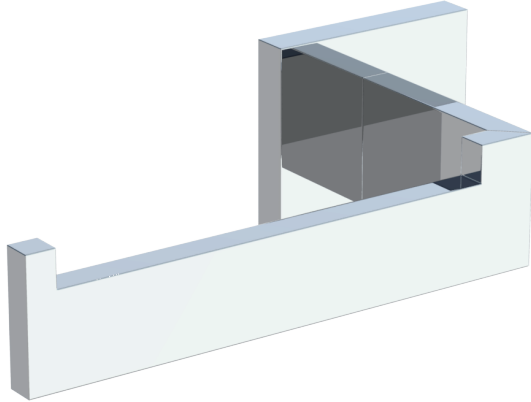

HAMBURG COLLECTION TOILET PAPER HOLDER 440151L

PRODUCT NAME: TOILET PAPER HOLDER

PRODUCT CODE: 440151L

MATERIAL: All-brass construction

KEY FEATURES: Transitional design.
Rectangular bold solid style.

STOCKED FINISHES: