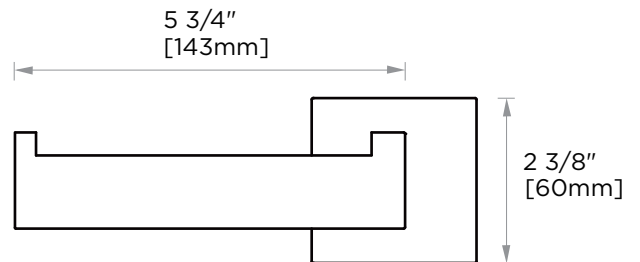

HAMBURG COLLECTION TOILET PAPER HOLDER 440151L

PRODUCT NAME: TOILET PAPER HOLDER

PRODUCT CODE: 440151L

MATERIAL: All-brass construction

KEY FEATURES: Transitional design.
Rectangular bold solid style.

STOCKED FINISHES:

NOTE: Dimensions and specifications are subject to change without notice.