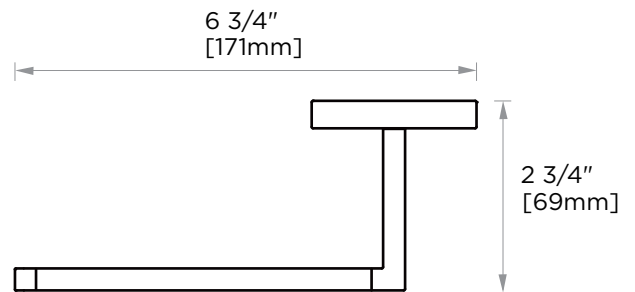

HAMBURG COLLECTION TOILET PAPER HOLDER 440151L

PRODUCT NAME: TOILET PAPER HOLDER

PRODUCT CODE: 440151L

MATERIAL: All-brass construction

KEY FEATURES: Transitional design.
Rectangular bold solid style.

STOCKED FINISHES:

NOTE: Dimensions and specifications are subject to change without notice.