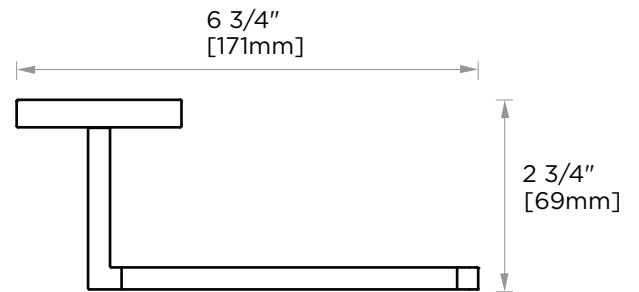

HAMBURG COLLECTION TOILET PAPER HOLDER 440151

PRODUCT NAME: TOILET PAPER HOLDER

PRODUCT CODE: 440151

MATERIAL: All-brass construction

KEY FEATURES: Transitional design.
Rectangular bold solid style.

STOCKED FINISHES:

NOTE: Dimensions and specifications are subject to change without notice.