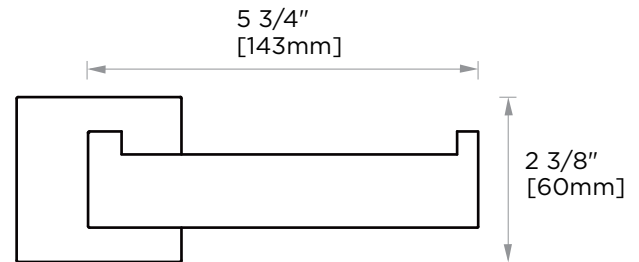

HAMBURG COLLECTION TOILET PAPER HOLDER 440151

PRODUCT NAME: TOILET PAPER HOLDER

PRODUCT CODE: 440151

MATERIAL: All-brass construction

KEY FEATURES: Transitional design.
Rectangular bold solid style.

STOCKED FINISHES:

NOTE: Dimensions and specifications are subject to change without notice.