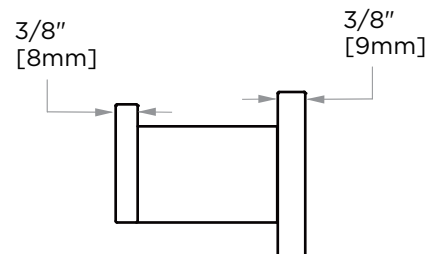

NOTE: Dimensions and specifications are subject to change without notice.