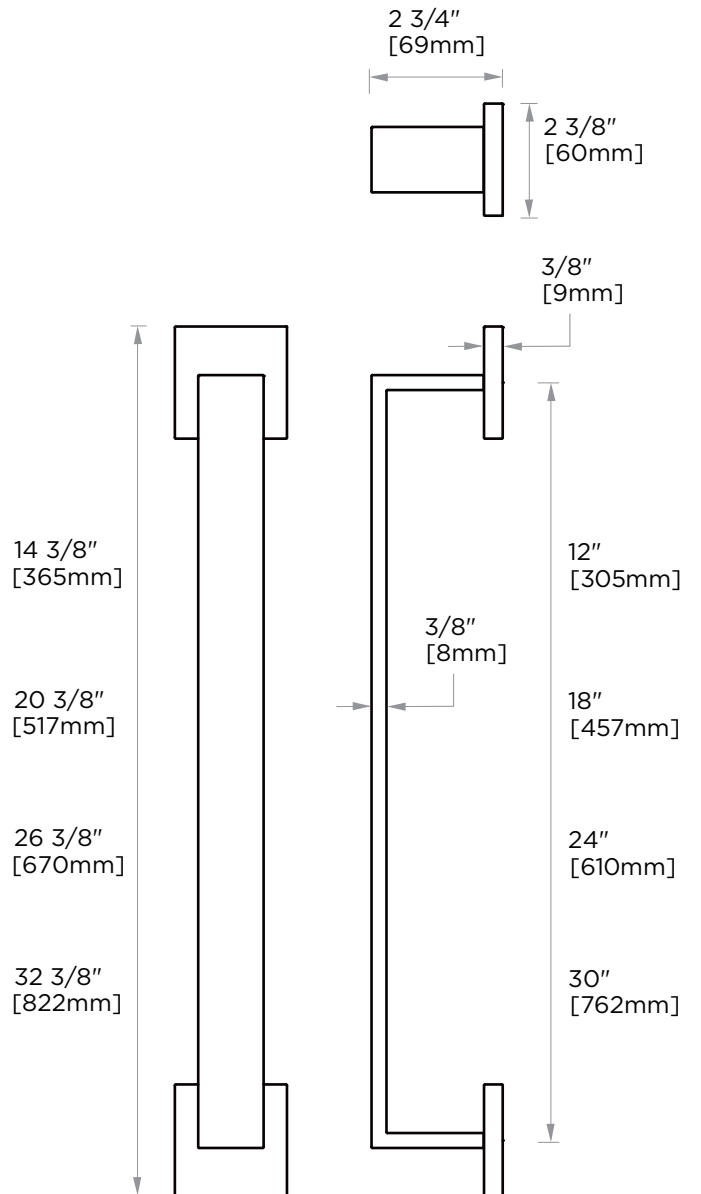

NOTE: Dimensions and specifications are subject to change without notice.