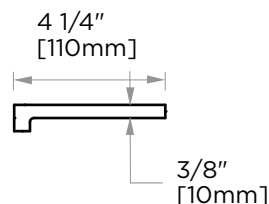

## NAPLES COLLECTION DOUBLE TOWEL BAR 24" 422242

**PRODUCT NAME:** DOUBLE TOWEL  
BAR 24"

**PRODUCT CODE:** 422242

**MATERIAL:** All-brass construction

**KEY FEATURES:** Contemporary design.  
Fine-lined yet bold in its  
thin and linear silhouette.

NOTE: Dimensions and specifications are subject to change without notice.