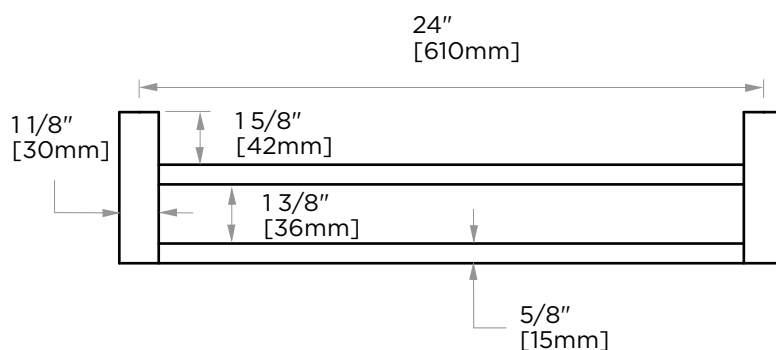

## NAPLES COLLECTION DOUBLE TOWEL BAR 24" 422242

**PRODUCT NAME:** DOUBLE TOWEL  
BAR 24"

**PRODUCT CODE:** 422242

**MATERIAL:** All-brass construction

**KEY FEATURES:** Contemporary design.  
Fine-lined yet bold in its  
thin and linear silhouette.

NOTE: Dimensions and specifications are subject to change without notice.