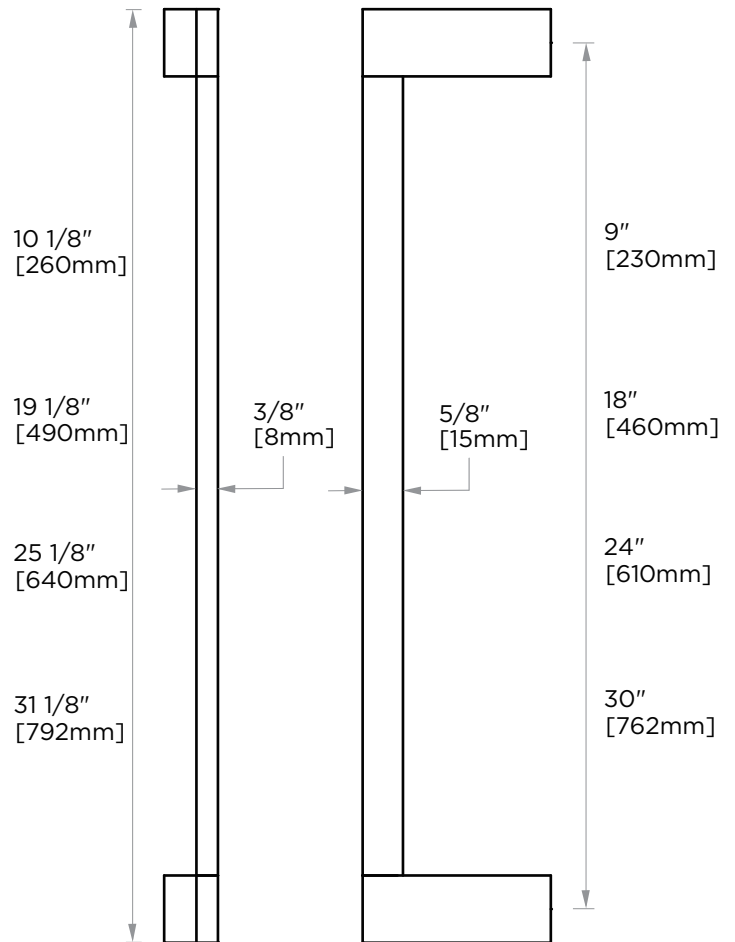

STOCKED FINISHES:

STOCKED FINISH	9"	18"	24"	30"
Polished Chrome (99)	●	●	●	●
Brushed Nickel(81)	●	●	●	●
Polished Nickel(68)	●	●	●	●
Matte Black (48)		●	●	

SPECIAL FINISHES AVAILABLE: Please see our website for full list samples

WARRANTY:
Lifetime Limited (Residential Use)
One Year (Commercial Use)