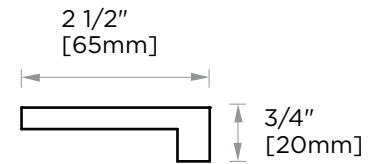

NAPLES COLLECTION TOWEL BAR

- 9" 422109
- 18" 422180
- 24" 422240
- 30" 422300

PRODUCT NAME: TOWEL BAR

PRODUCT CODE: 9" 422109
18" 422180
24" 422240
30" 422300

MATERIAL: All-brass construction

KEY FEATURES: Contemporary design.
Fine-lined yet bold in its
thin and linear silhouette.