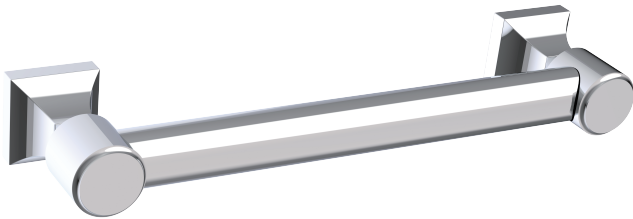

GLASGOW COLLECTION GRAB BAR

- 12" 3909212
- 18" 3909218
- 24" 3909224
- 36" 3909236
- 42" 3909242

PRODUCT NAME: GRAB BAR (1.25"/32mm)

PRODUCT CODE:

12"	3909212
18"	3909218
24"	3909224
36"	3909236
42"	3909242

MATERIAL: All-brass construction

STOCKED FINISHES:

STOCKED FINISH	12"	18"	24"	36"	42"
Polished Chrome (99)	●	●	●	●	●
Brushed Nickel(81)	●	●	●	●	●
Polished Nickel(68)	●	●	●	●	●

SPECIAL FINISHES AVAILABLE: Please see our website for full list samples