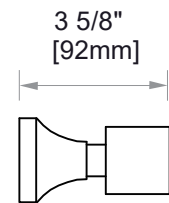

NOTE: Dimensions and specifications are subject to change without notice.