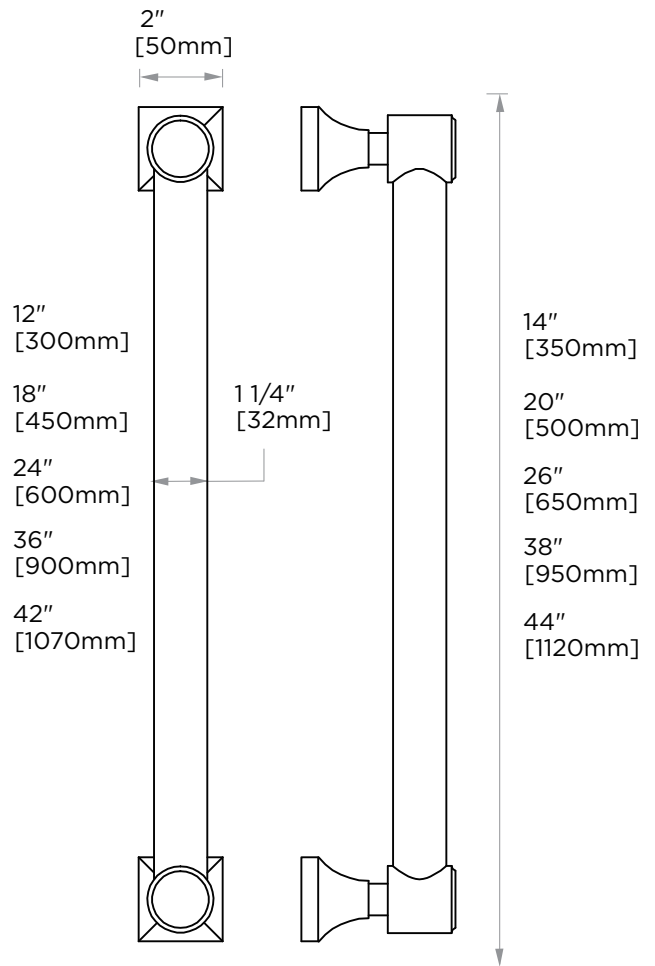

WARRANTY:

Lifetime Limited (Residential Use)
One Year (Commercial Use)

NOTE: Dimensions and specifications are subject to change without notice.