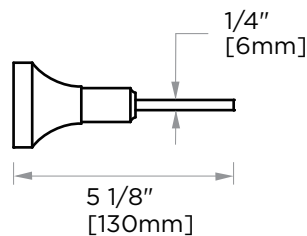

GLASGOW COLLECTION GLASS SHELF 390671

Clear glass

5 1/8"
[130mm]

25 3/8"
[644mm]

PRODUCT NAME: GLASS SHELF

PRODUCT CODE: 390671

MATERIAL: All-brass construction

KEY FEATURES: Contemporary design.
With bell-shaped anchors
and tubular elements.

23 3/8"
[594mm]

1/4"
[6mm]

5 1/8"
[130mm]

NOTE: Dimensions and specifications are subject to change without notice.