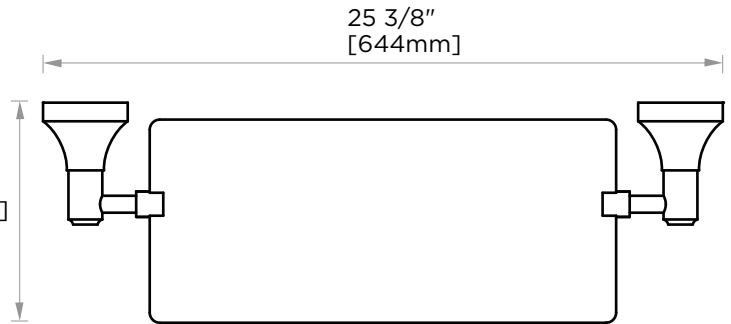

GLASGOW COLLECTION GLASS SHELF 390671

Clear glass

5 1/8"
[130mm]

25 3/8"
[644mm]

PRODUCT NAME: GLASS SHELF

PRODUCT CODE: 390671

MATERIAL: All-brass construction

KEY FEATURES: Contemporary design.
With bell-shaped anchors
and tubular elements.

23 3/8"
[594mm]

1/4"
[6mm]

5 1/8"
[130mm]

NOTE: Dimensions and specifications are subject to change without notice.