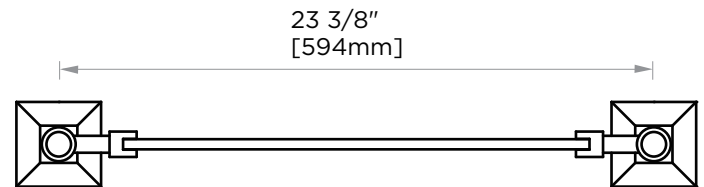

GLASGOW COLLECTION GLASS SHELF 390671

Clear glass

5 1/8"
[130mm]

25 3/8"
[644mm]

PRODUCT NAME: GLASS SHELF

PRODUCT CODE: 390671

MATERIAL: All-brass construction

KEY FEATURES: Contemporary design.
With bell-shaped anchors
and tubular elements.

23 3/8"
[594mm]

1/4"
[6mm]

5 1/8"
[130mm]

NOTE: Dimensions and specifications are subject to change without notice.