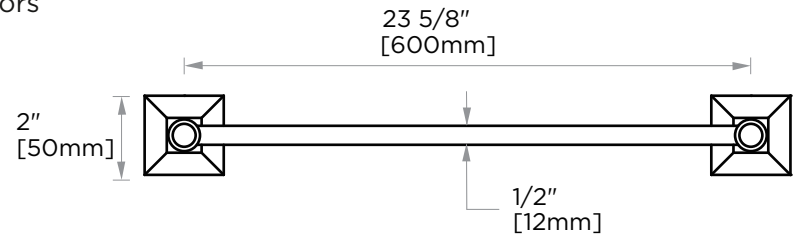

NOTE: Dimensions and specifications are subject to change without notice.