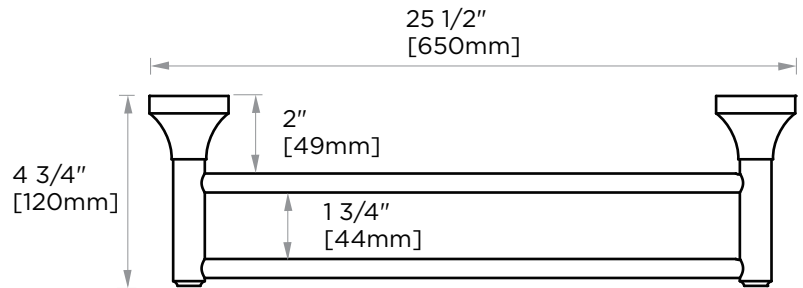

NOTE: Dimensions and specifications are subject to change without notice.