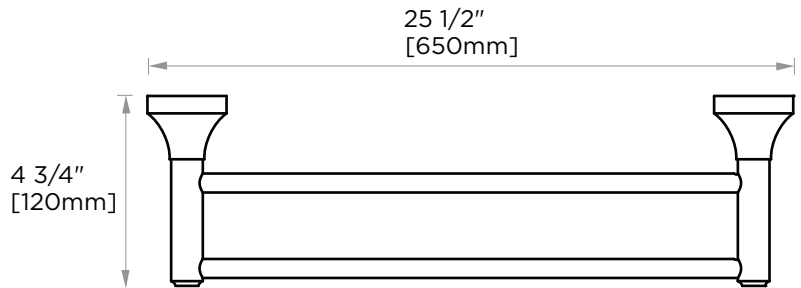

NOTE: Dimensions and specifications are subject to change without notice.