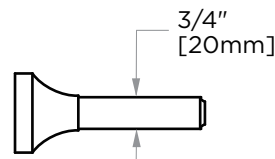

NOTE: Dimensions and specifications are subject to change without notice.