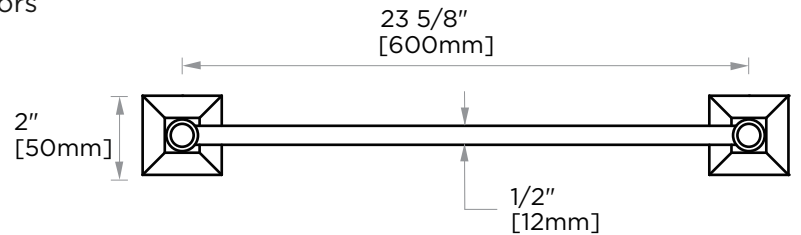

NOTE: Dimensions and specifications are subject to change without notice.