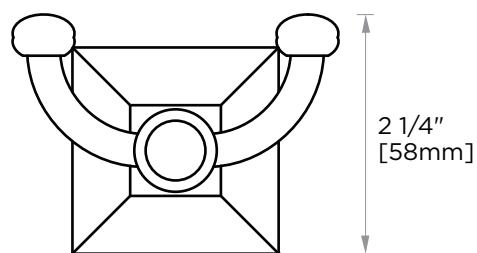

NOTE: Dimensions and specifications are subject to change without notice.