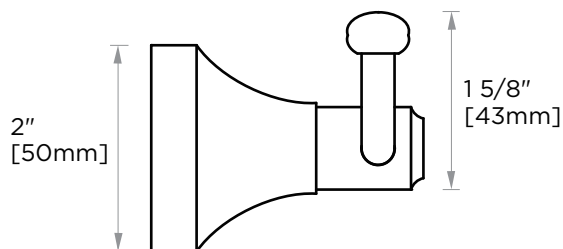

GLASGOW COLLECTION DOUBLE PRONG ROBE HOOK 390132

PRODUCT NAME: DOUBLE PRONG ROBE HOOK

PRODUCT CODE: 390132

MATERIAL: All-brass construction

KEY FEATURES: Contemporary design.
With bell-shaped anchors
and tubular elements.

NOTE: Dimensions and specifications are subject to change without notice.