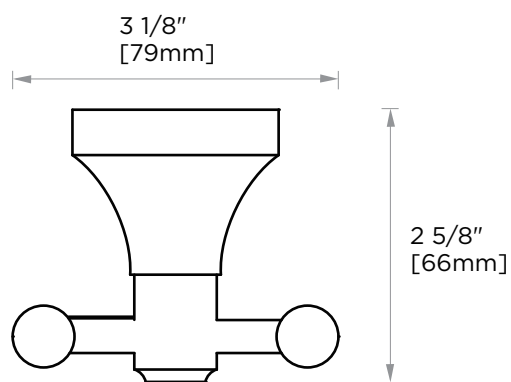

GLASGOW COLLECTION DOUBLE PRONG ROBE HOOK 390132

PRODUCT NAME: DOUBLE PRONG ROBE HOOK

PRODUCT CODE: 390132

MATERIAL: All-brass construction

KEY FEATURES: Contemporary design.
With bell-shaped anchors
and tubular elements.

NOTE: Dimensions and specifications are subject to change without notice.