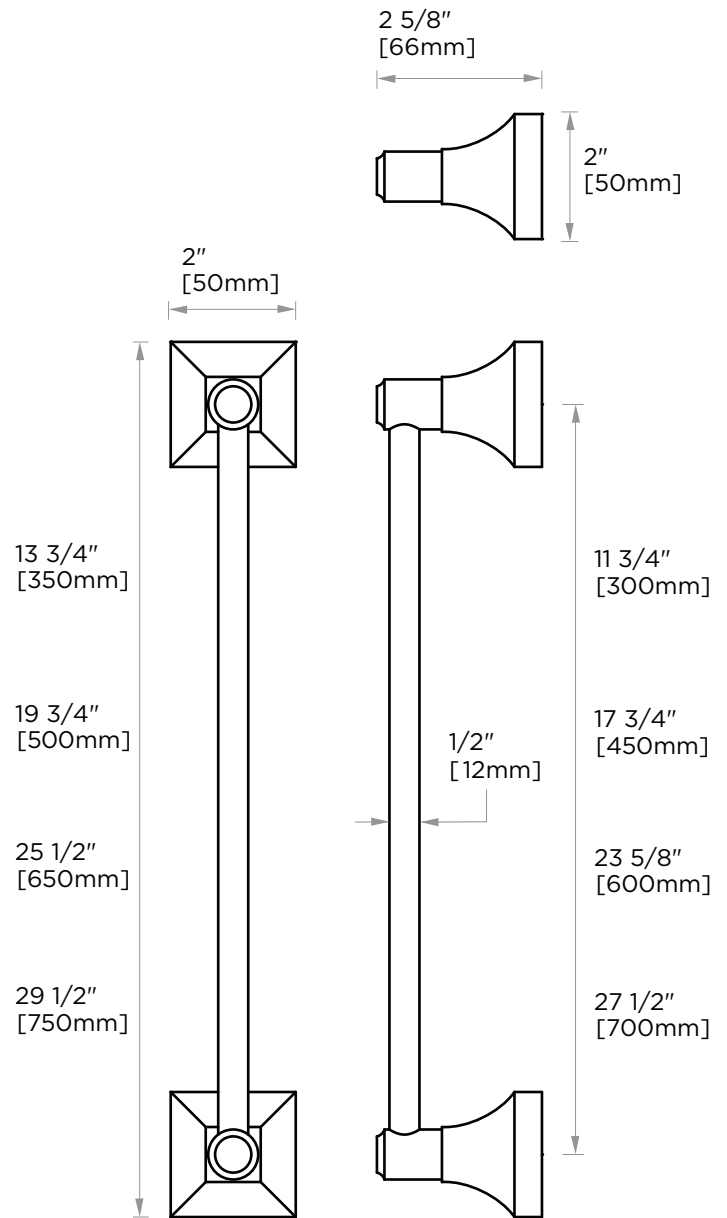

WARRANTY:

Lifetime Limited (Residential Use)
One Year (Commercial Use)

NOTE: Dimensions and specifications are subject to change without notice.