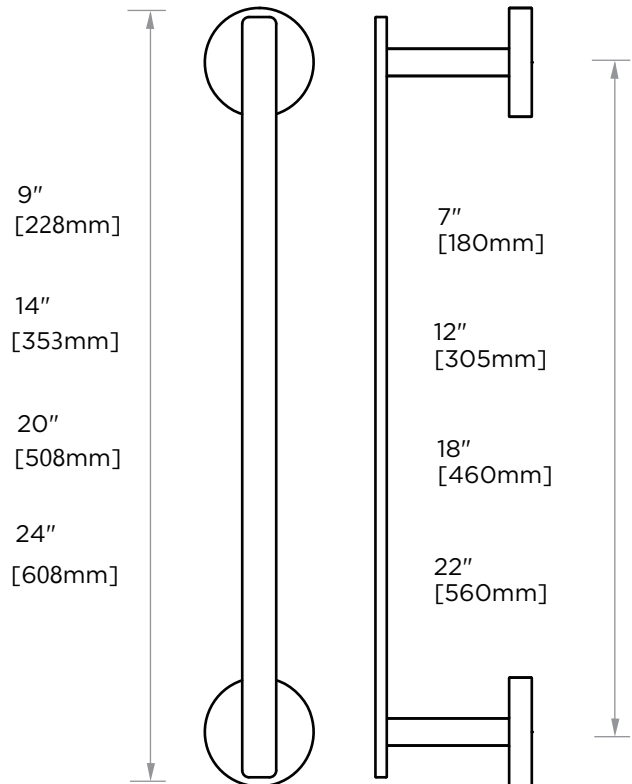

SIENA COLLECTION TOWEL BAR

- 9" 368109
- 12" 368120
- 18" 368180
- 24" 368240

PRODUCT NAME: TOWEL BAR

PRODUCT CODE: 9" 368109
 12" 368120
 18" 368180
 24" 368240

MATERIAL: All-brass construction

KEY FEATURES: Elegant, strong linear components combined with round rosettes.

NOTE: Dimensions and specifications are subject to change without notice.