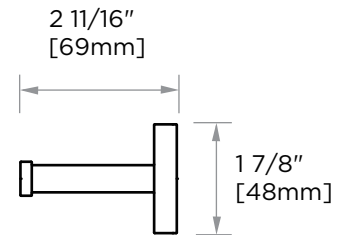

SIENA COLLECTION TOWEL BAR

- 9" 368109
- 12" 368120
- 18" 368180
- 24" 368240

PRODUCT NAME: TOWEL BAR

PRODUCT CODE: 9" 368109
 12" 368120
 18" 368180
 24" 368240

MATERIAL: All-brass construction

KEY FEATURES: Elegant, strong linear components combined with round rosettes.

NOTE: Dimensions and specifications are subject to change without notice.