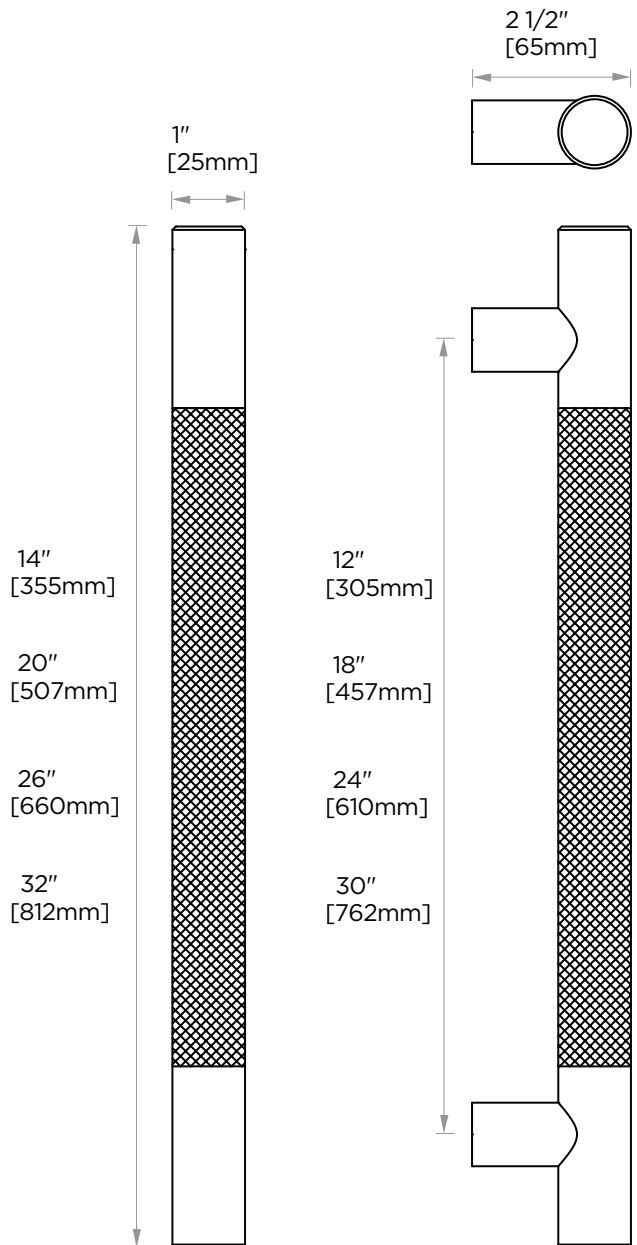

NOTE: Dimensions and specifications are subject to change without notice.