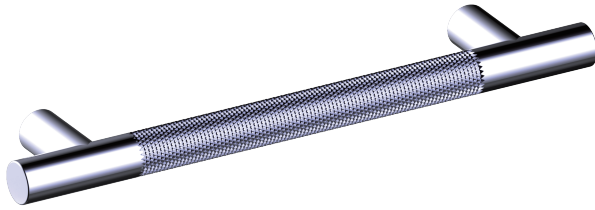

CIRCO KNURLED COLLECTION CABINET PULL

4" 366704

6" 366706

8" 366708

12" 366712

PRODUCT NAME: CABINET PULL

PRODUCT CODE: 4" 366704
6" 366706
8" 366708
12" 366712

MATERIAL: All-brass construction

KEY FEATURES: Contemporary design with solid bold rectangular geometry.

STOCKED FINISHES:

STOCKED FINISH	4"	6"	8"	12"
Polished Chrome (99)				
Brushed Nickel(81)				
P.Bronze (35)				

SPECIAL FINISHES AVAILABLE: Please see our website for full list samples