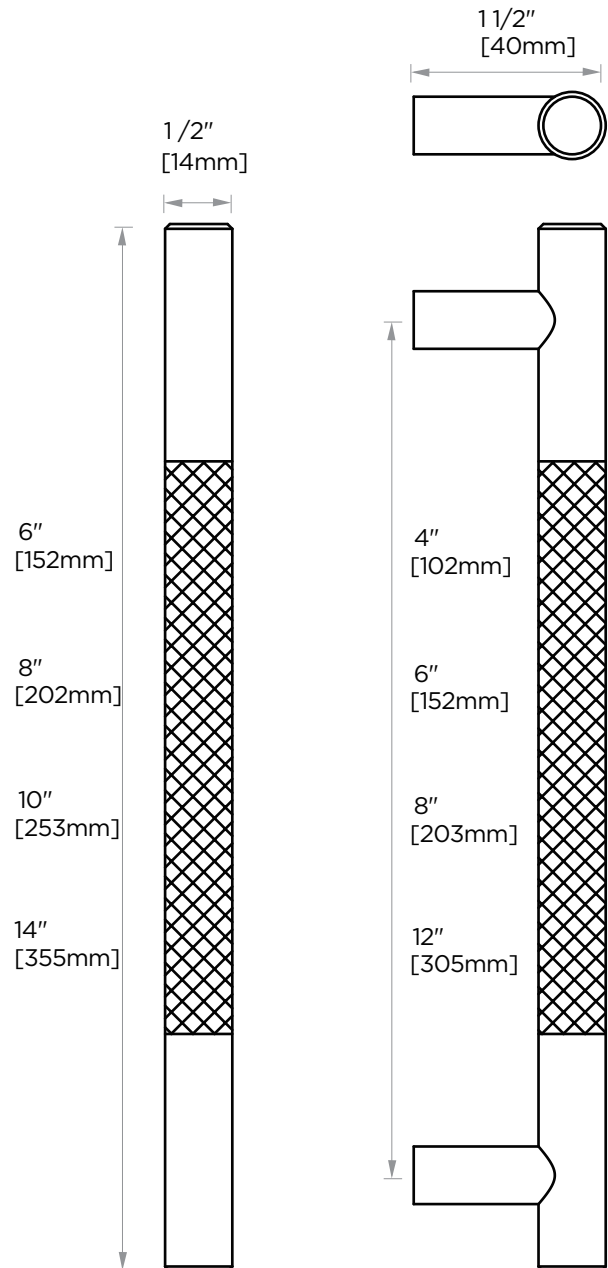

NOTE: Dimensions and specifications are subject to change without notice.