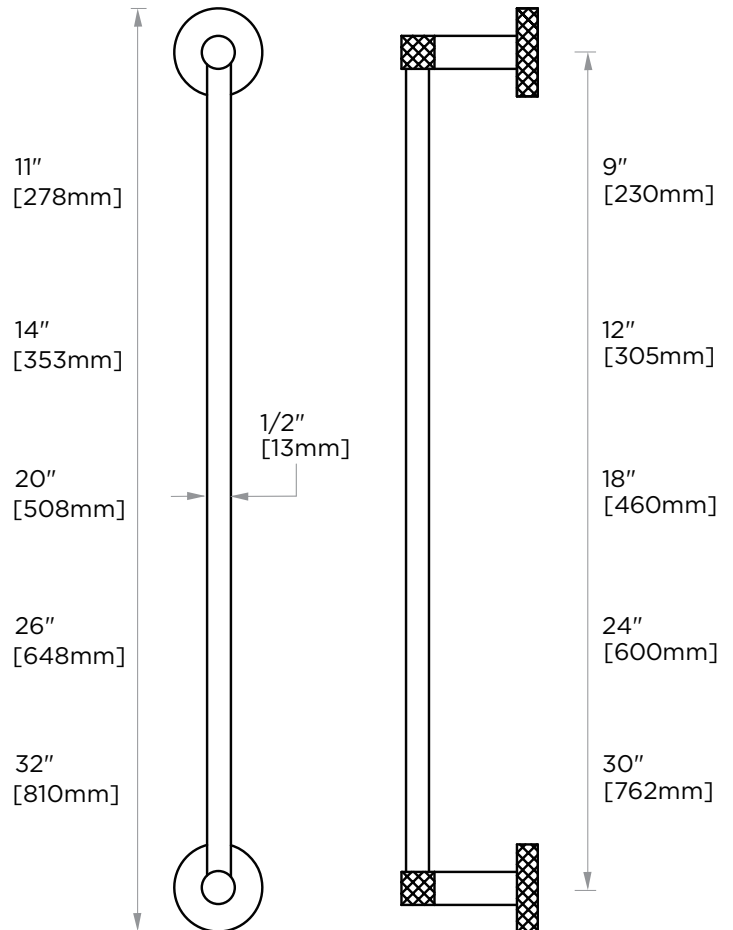

NOTE: Dimensions and specifications are subject to change without notice.