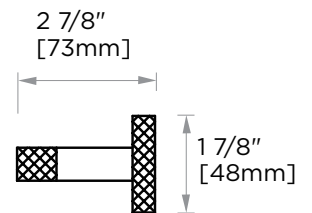

NOTE: Dimensions and specifications are subject to change without notice.