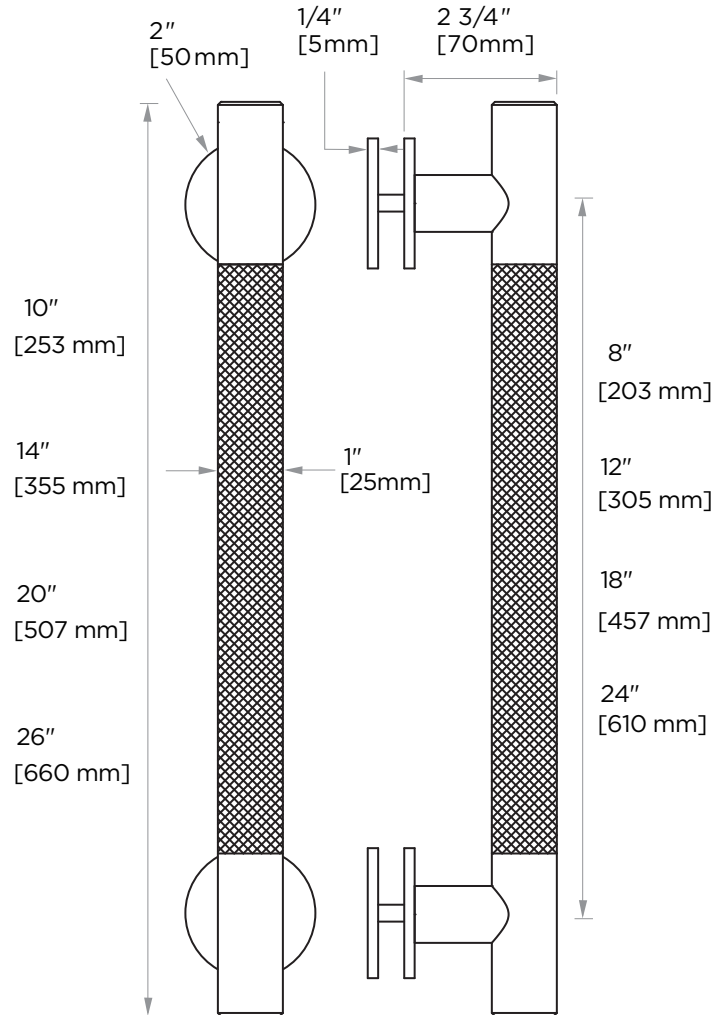

WARRANTY:

Lifetime Limited (Residential Use)
One Year (Commercial Use)

NOTE: Dimensions and specifications are subject to change without notice.