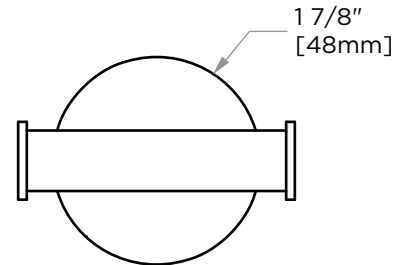

WARRANTY:

Lifetime Limited (Residential Use)
One Year (Commercial Use)

NOTE: Dimensions and specifications are subject to change without notice.