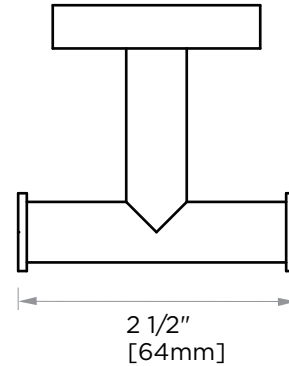

## CIRCO COLLECTION DOUBLE PRONG ROBE HOOK 365132

**PRODUCT NAME:** DOUBLE PRONG ROBE HOOK

**PRODUCT CODE:** 365132

**MATERIAL:** All-brass construction

**KEY FEATURES:** Contemporary design with a twist to a tubular style.

NOTE: Dimensions and specifications are subject to change without notice.