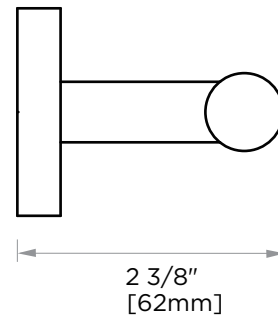

## CIRCO COLLECTION DOUBLE PRONG ROBE HOOK 365132

**PRODUCT NAME:** DOUBLE PRONG ROBE HOOK

**PRODUCT CODE:** 365132

**MATERIAL:** All-brass construction

**KEY FEATURES:** Contemporary design with a twist to a tubular style.

NOTE: Dimensions and specifications are subject to change without notice.