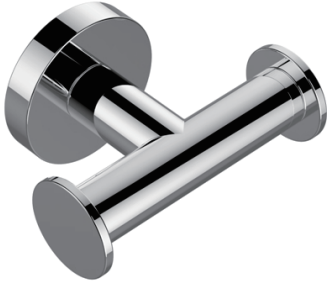

## CIRCO COLLECTION DOUBLE PRONG ROBE HOOK 365132

**PRODUCT NAME:** DOUBLE PRONG ROBE HOOK

**PRODUCT CODE:** 365132

**MATERIAL:** All-brass construction

**KEY FEATURES:** Contemporary design with a twist to a tubular style.