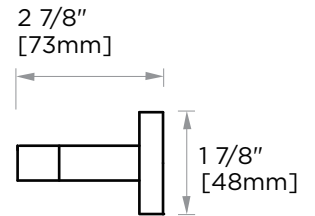

CIRCO COLLECTION TOWEL BAR

- 9" 365109
- 12" 365120
- 18" 365180
- 24" 365240
- 30" 365300

PRODUCT NAME: TOWEL BAR

PRODUCT CODE: 9" 365109
12" 365120
18" 365180
24" 365240
30" 365300

MATERIAL: All-brass construction

KEY FEATURES: Transitional design.
Round and straight lines

STOCKED FINISHES:

STOCKED FINISH	9"	12"	18"	24"	30"
Polished Chrome (99)					
Brushed Nickel(81)					
Polished Nickel(68)					
Matte Black (48)					
Brushed Brass (78)					