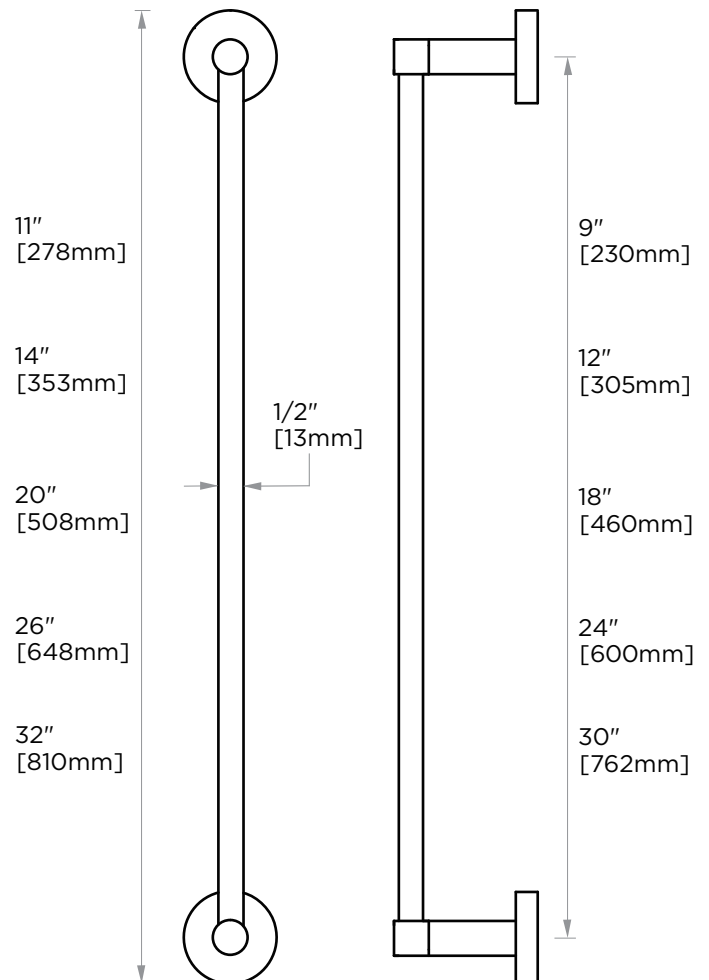

STOCKED FINISHES:

STOCKED FINISH	9"	12"	18"	24"	30"
Polished Chrome (99)					
Brushed Nickel(81)					
Polished Nickel(68)					
Matte Black (48)					
Brushed Brass (78)					

SPECIAL FINISHES AVAILABLE: Please see our website for full list samples

WARRANTY:
Lifetime Limited (Residential Use)
One Year (Commercial Use)