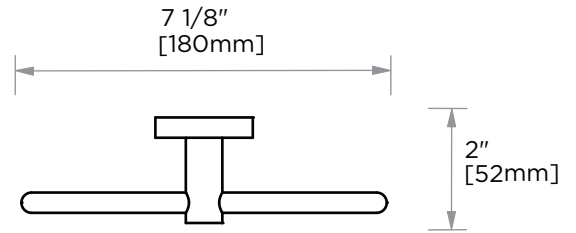

**BUILDERS SERIES**

**353**

**TOWEL RING**  
353460

**PRODUCT NAME:** TOWEL RING

**PRODUCT CODE:** 353460

**MATERIAL:** All-brass construction

**KEY FEATURES:** Round, Contemporary design.  
Brass product at a builders budget.