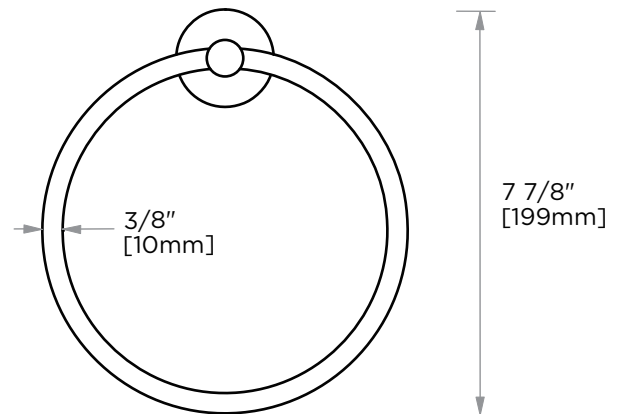

WARRANTY:

Lifetime Limited (Residential Use)
One Year (Commercial Use)

NOTE: Dimensions and specifications are subject to change without notice.