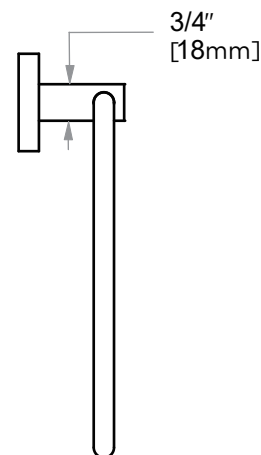

WARRANTY:

Lifetime Limited (Residential Use)
One Year (Commercial Use)

NOTE: Dimensions and specifications are subject to change without notice.