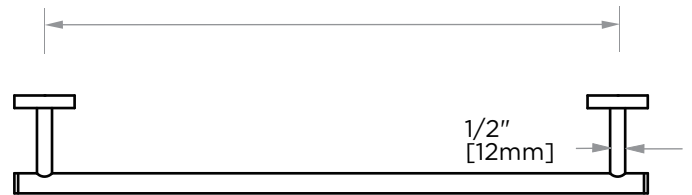

BUILDERS SERIES

353

TOWEL BAR

18" 353180
24" 353240
30" 353300

18" [457mm]
24" [610mm]
30" [762mm]

PRODUCT NAME: TOWEL BAR

PRODUCT CODE: 18" 353180
24" 353240
30" 353300

MATERIAL: All-brass construction