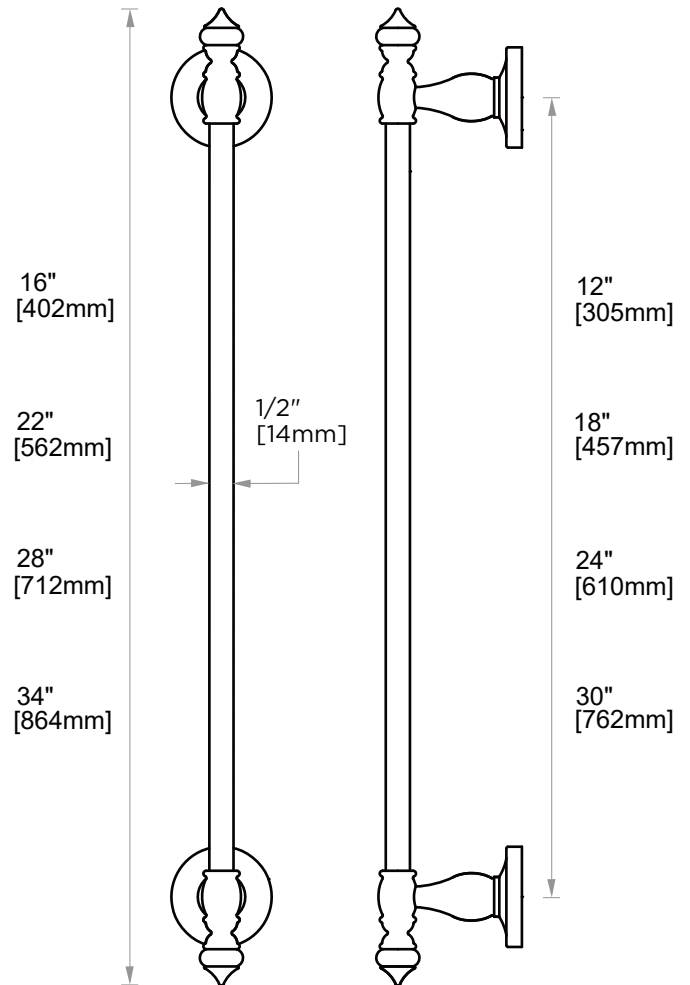

NOTE: Dimensions and specifications are subject to change without notice.