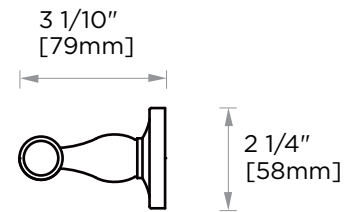

## LYON COLLECTION TOWEL BAR

12" 351120  
 18" 351180  
 24" 351240  
 30" 351300

**PRODUCT NAME:** TOWEL BAR

**PRODUCT CODE:** 12" 351120  
 18" 351180  
 24" 351240  
 30" 351300

**MATERIAL:** All-brass construction

**KEY FEATURES:** Traditional design. Solid round anchors are firmly set off with finely contoured finials.

**STOCKED FINISHES:**

STOCKED FINISH	12"	18"	24"	30"
Polished Chrome (99)	●	●	●	●
Brushed Nickel(81)	●	●	●	
Polished Nickel(68)	●	●	●	