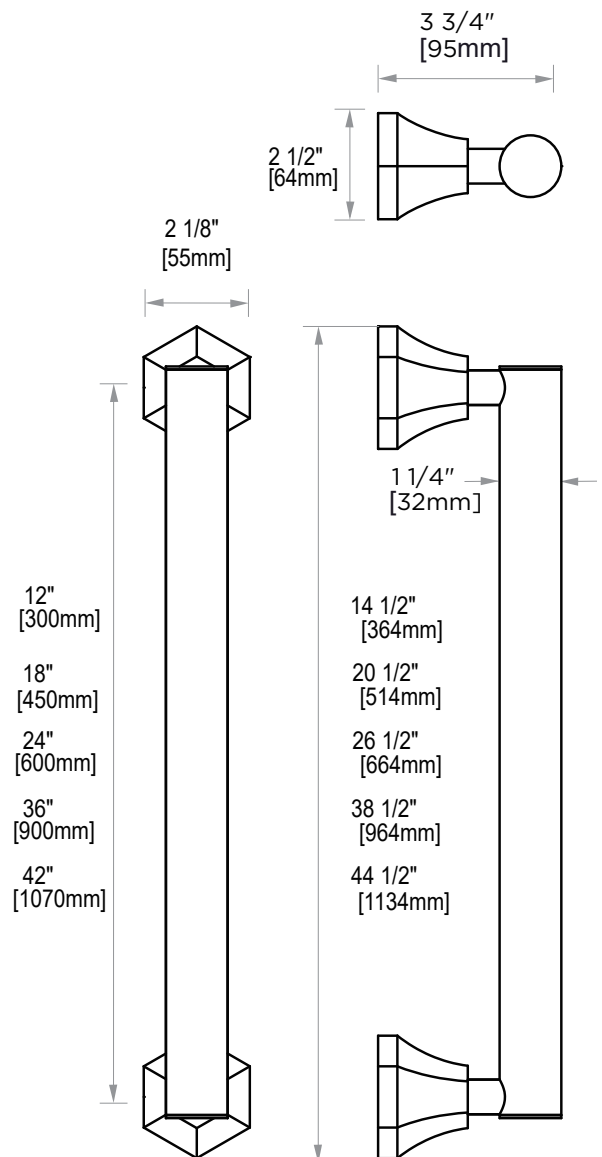

WARRANTY:

Lifetime Limited (Residential Use)
One Year (Commercial Use)

NOTE: Dimensions and specifications are subject to change without notice.