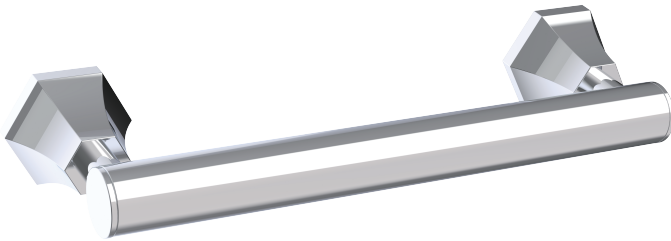

PISA COLLECTION GRAB BAR

- 12" 3429212
- 18" 3429218
- 24" 3429224
- 36" 3429236
- 42" 3429242

PRODUCT NAME: GRAB BAR (1.25"/32mm)

PRODUCT CODE:

12"	3429212
18"	3429218
24"	3429224
36"	3429236
42"	3429242

MATERIAL: All-brass construction

STOCKED FINISHES:

STOCKED FINISH	12"	18"	24"	36"	42"
Polished Chrome (99)	●	●	●	●	●
Brushed Nickel(81)	●	●	●	●	●
Polished Nickel(68)	●	●	●	●	●

SPECIAL FINISHES AVAILABLE: Please see our website for full list samples