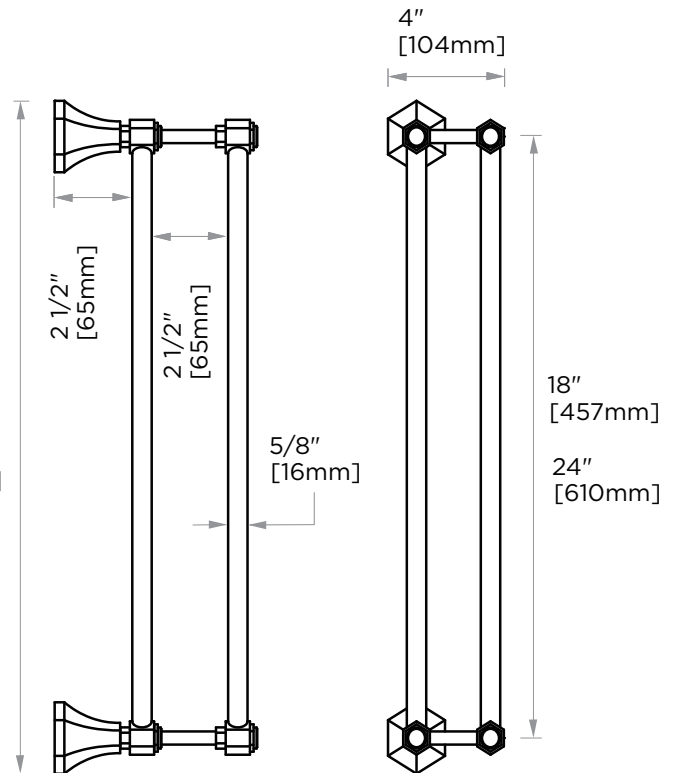

PISA COLLECTION DOUBLE TOWEL BAR

18" 342182
24" 342242

PRODUCT NAME: DOUBLE TOWEL BAR

PRODUCT CODE: 18" 342182
24" 342242

MATERIAL: All-brass construction

KEY FEATURES: Classic Art Deco take on a traditional design

STOCKED FINISHES:

STOCKED FINISH	18"	24"
Polished Chrome (99)	<input type="checkbox"/>	<input type="checkbox"/>
Brushed Nickel(81)	<input type="checkbox"/>	<input type="checkbox"/>
Polished Nickel(68)	<input type="checkbox"/>	<input type="checkbox"/>

20 1/8" [511mm]
26 1/8" [664mm]

SPECIAL FINISHES AVAILABLE: Please see our website for full list samples

WARRANTY:

Lifetime Limited (Residential Use)
One Year (Commercial Use)

NOTE: Dimensions and specifications are subject to change without notice.