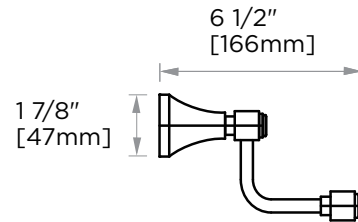

PISA COLLECTION DOUBLE TOWEL BAR

18" 342182
24" 342242

PRODUCT NAME: DOUBLE TOWEL BAR

PRODUCT CODE: 18" 342182
24" 342242

MATERIAL: All-brass construction

KEY FEATURES: Classic Art Deco take on a traditional design

STOCKED FINISHES:

STOCKED FINISH	18"	24"
Polished Chrome (99)	<input type="checkbox"/>	<input type="checkbox"/>
Brushed Nickel(81)	<input type="checkbox"/>	<input type="checkbox"/>
Polished Nickel(68)	<input type="checkbox"/>	<input type="checkbox"/>

20 1/8" [511mm]
26 1/8" [664mm]

SPECIAL FINISHES AVAILABLE: Please see our website for full list samples

WARRANTY:

Lifetime Limited (Residential Use)
One Year (Commercial Use)

NOTE: Dimensions and specifications are subject to change without notice.