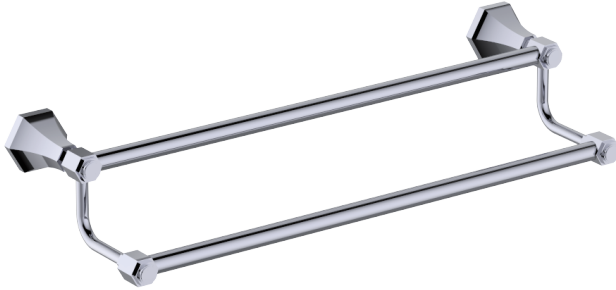

PISA COLLECTION DOUBLE TOWEL BAR

18" 342182
24" 342242

PRODUCT NAME: DOUBLE TOWEL BAR

PRODUCT CODE: 18" 342182
24" 342242

MATERIAL: All-brass construction

KEY FEATURES: Classic Art Deco take on a traditional design

STOCKED FINISHES:

STOCKED FINISH	18"	24"
Polished Chrome (99)	<input type="checkbox"/>	<input type="checkbox"/>
Brushed Nickel(81)	<input type="checkbox"/>	<input type="checkbox"/>
Polished Nickel(68)	<input type="checkbox"/>	<input type="checkbox"/>

20 1/8" [511mm]
26 1/8" [664mm]

SPECIAL FINISHES AVAILABLE: Please see our website for full list samples

WARRANTY:

Lifetime Limited (Residential Use)
One Year (Commercial Use)

NOTE: Dimensions and specifications are subject to change without notice.