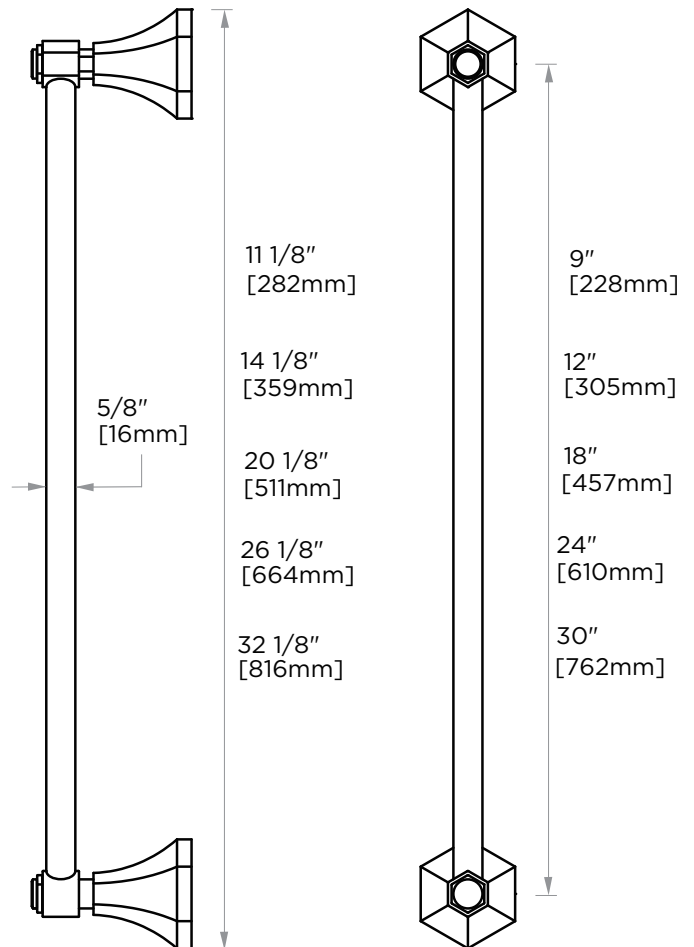

NOTE: Dimensions and specifications are subject to change without notice.