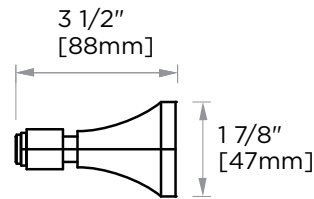

NOTE: Dimensions and specifications are subject to change without notice.