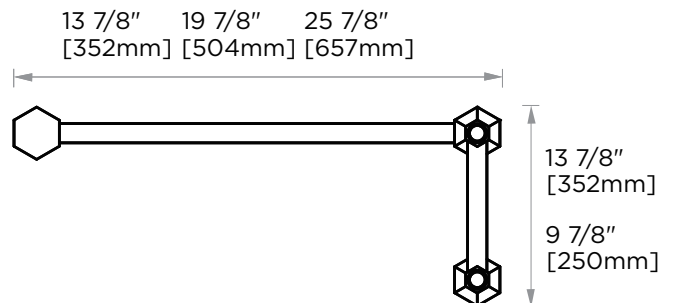

PISA COLLECTION STRAIGHT & OFFSET SHOWER DOOR HANDLES

8" & 18" 34270818

12" & 18" 34271218

12" & 24" 34271224

Size*	Product #	Description
8x18	34270818	8x18 combination SDH
12x18	34271218	12x18 combination SDH
12x24	34271224	12x24 combination SDH

*Additional sizing upon request

PRODUCT NAME: STRAIGHT & OFFSET
SHOWER DOOR HANDLES

PRODUCT CODE: 8" & 18" 34270818
12" & 18" 34271218
12" & 24" 34271224

MATERIAL: All-brass construction

STOCKED FINISHES:

NOTE: Dimensions and specifications are subject to change without notice.