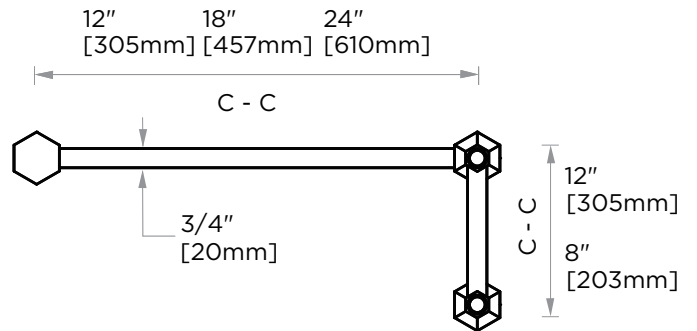

PISA COLLECTION STRAIGHT & OFFSET SHOWER DOOR HANDLES

8" & 18" 34270818

12" & 18" 34271218

12" & 24" 34271224

Size*	Product #	Description
8x18	34270818	8x18 combination SDH
12x18	34271218	12x18 combination SDH
12x24	34271224	12x24 combination SDH

*Additional sizing upon request

PRODUCT NAME: STRAIGHT & OFFSET
SHOWER DOOR HANDLES

PRODUCT CODE: 8" & 18" 34270818
12" & 18" 34271218
12" & 24" 34271224

MATERIAL: All-brass construction

STOCKED FINISHES:

NOTE: Dimensions and specifications are subject to change without notice.