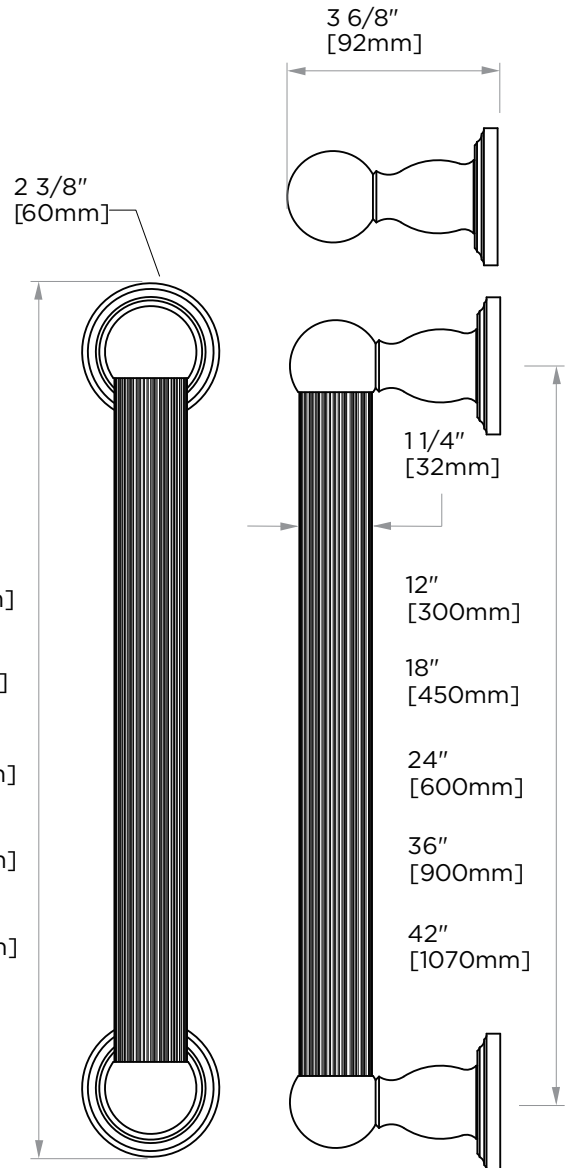

WARRANTY:

Lifetime Limited (Residential Use)
One Year (Commercial Use)

NOTE: Dimensions and specifications are subject to change without notice.