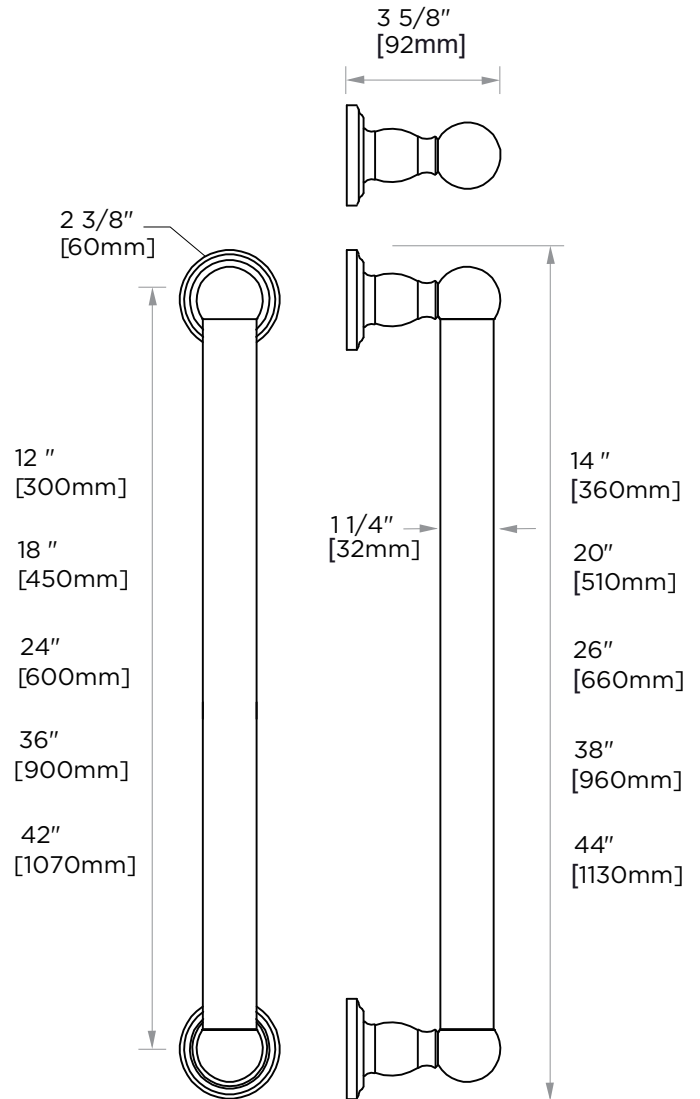

WARRANTY:

Lifetime Limited (Residential Use)
One Year (Commercial Use)

NOTE: Dimensions and specifications are subject to change without notice.