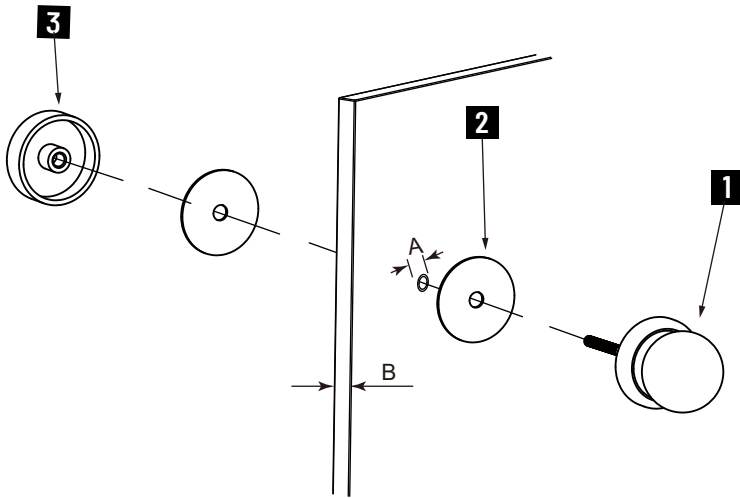

FLORENCE COLLECTION

SINGLE SDH KNOB

3227501

- 1. Knob x 1
- 2. Clear Gasket x 2
- 3. End Cap x 1

GLASS INFO		
A	1/2"(12mm)	Glass Hole Diameter
B	6-12mm	Glass Thickness

Install the knob (bolt) through the glass hole, make sure the rubber gaskets are between knob&glass.

Screw in the end cap into the knob bolt.

Tighten the knob & end cap to avoid loosing.