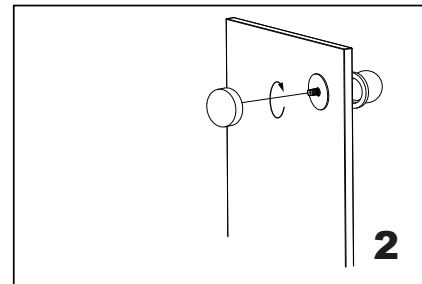

FLORENCE COLLECTION

SINGLE SDH KNOB

3227501

- 1. Knob x 1
- 2. Clear Gasket x 2
- 3. End Cap x 1

GLASS INFO		
A	1/2"(12mm)	Glass Hole Diameter
B	6-12mm	Glass Thickness

Install the knob (bolt) through the glass hole, make sure the rubber gaskets are between knob&glass.

Screw in the end cap into the knob bolt.

Tighten the knob & end cap to avoid loosing.