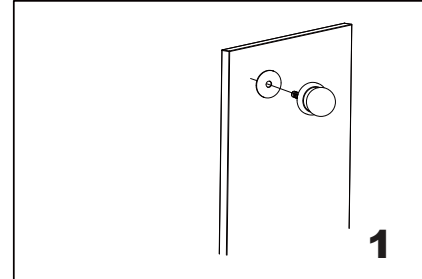

FLORENCE COLLECTION

SINGLE SDH KNOB

3227501

- 1. Knob x 1
- 2. Clear Gasket x 2
- 3. End Cap x 1

GLASS INFO		
A	1/2"(12mm)	Glass Hole Diameter
B	6-12mm	Glass Thickness

Install the knob (bolt) through the glass hole, make sure the rubber gaskets are between knob&glass.

Screw in the end cap into the knob bolt.

Tighten the knob & end cap to avoid loosing.