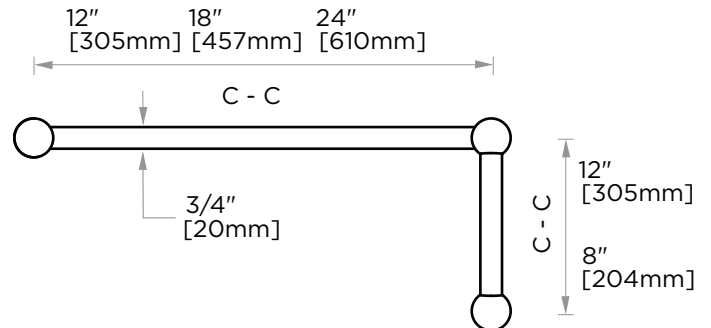

WARRANTY:

Lifetime Limited (Residential Use)
One Year (Commercial Use)

NOTE: Dimensions and specifications are subject to change without notice.