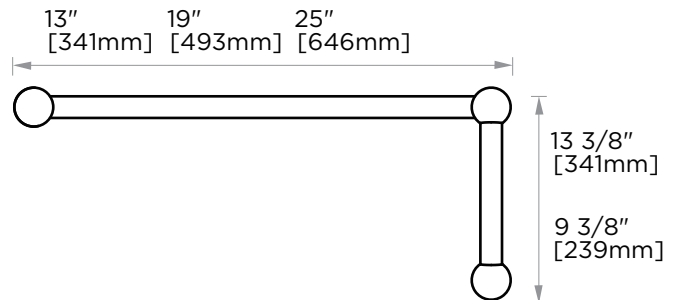

WARRANTY:

Lifetime Limited (Residential Use)
One Year (Commercial Use)

NOTE: Dimensions and specifications are subject to change without notice.