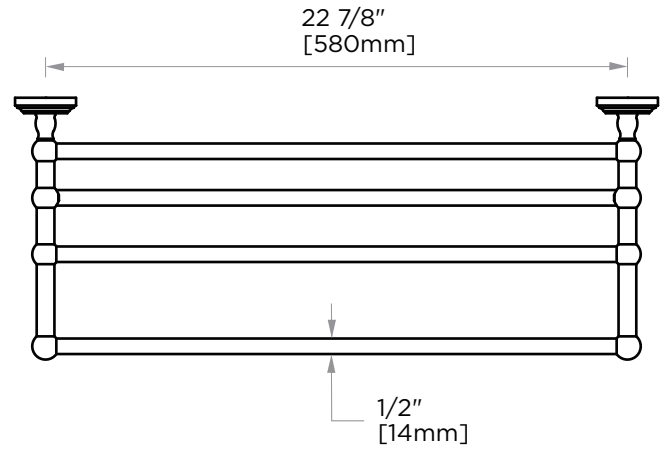

NOTE: Dimensions and specifications are subject to change without notice.