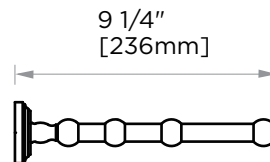

NOTE: Dimensions and specifications are subject to change without notice.