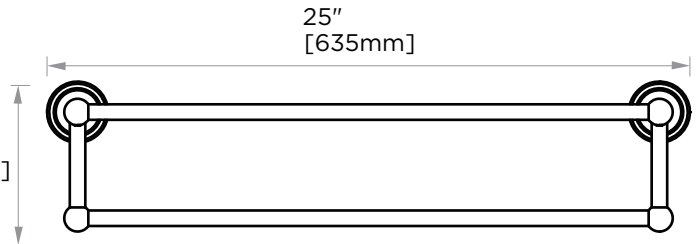

NOTE: Dimensions and specifications are subject to change without notice.