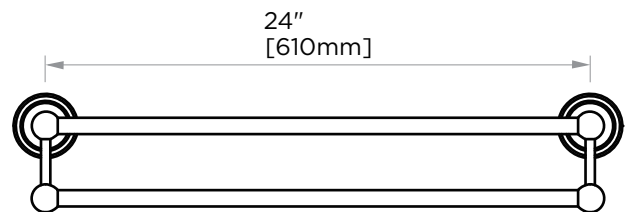

FLORENCE COLLECTION DOUBLE TOWEL BAR 322242

PRODUCT NAME: DOUBLE TOWEL BAR 24"

PRODUCT CODE: 322242

MATERIAL: All-brass construction

KEY FEATURES: Traditional design.
Round and elegant style.

STOCKED FINISHES:

NOTE: Dimensions and specifications are subject to change without notice.