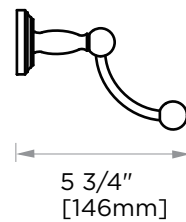

FLORENCE COLLECTION DOUBLE TOWEL BAR 322242

PRODUCT NAME: DOUBLE TOWEL BAR 24"

PRODUCT CODE: 322242

MATERIAL: All-brass construction

KEY FEATURES: Traditional design.
Round and elegant style.

STOCKED FINISHES:

NOTE: Dimensions and specifications are subject to change without notice.