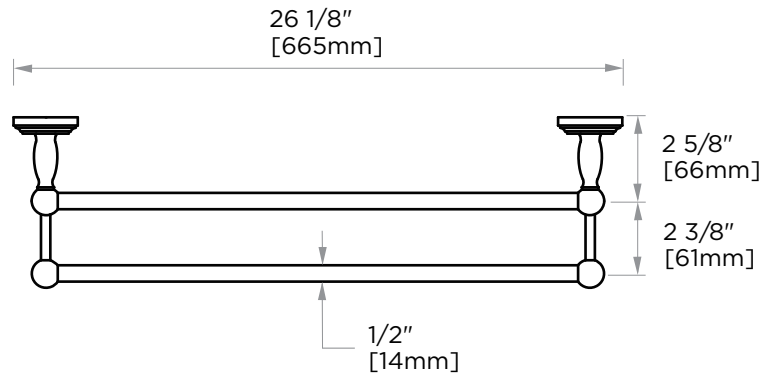

FLORENCE COLLECTION DOUBLE TOWEL BAR 322242

PRODUCT NAME: DOUBLE TOWEL BAR 24"

PRODUCT CODE: 322242

MATERIAL: All-brass construction

KEY FEATURES: Traditional design.
Round and elegant style.

STOCKED FINISHES:

NOTE: Dimensions and specifications are subject to change without notice.