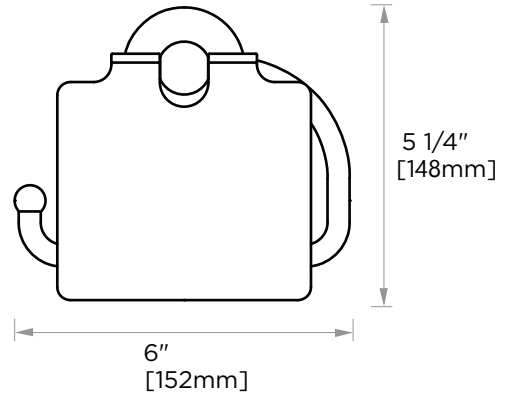

NOTE: Dimensions and specifications are subject to change without notice.