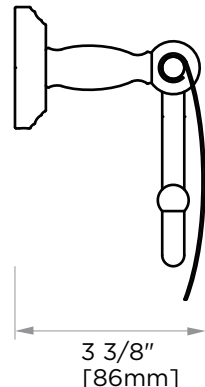

NOTE: Dimensions and specifications are subject to change without notice.