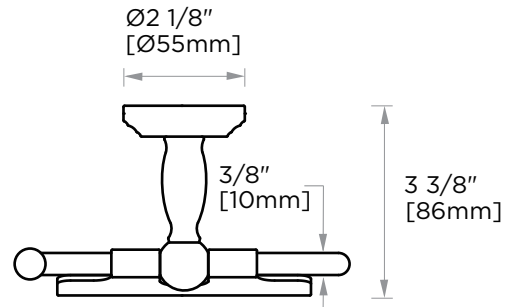

NOTE: Dimensions and specifications are subject to change without notice.