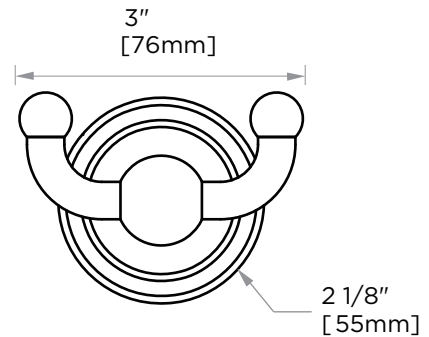

SPECIAL FINISHES AVAILABLE: 26 options available.
Please see our website for full list samples