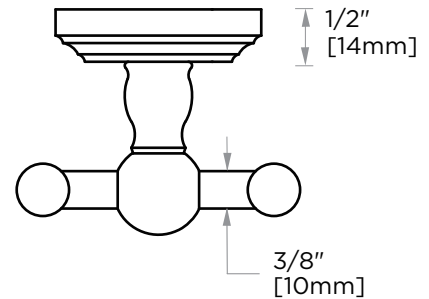

FLORENCE COLLECTION DOUBLE ROBE HOOK 322132SB

PRODUCT NAME: SOLID BACK DOUBLE ROBE HOOK

PRODUCT CODE: 322132SB

MATERIAL: All-brass construction

KEY FEATURES: Traditional design.
Round and elegant style.

STOCKED FINISHES:

NOTE: Dimensions and specifications are subject to change without notice.