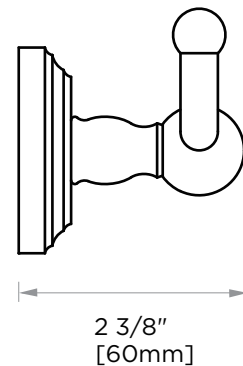

FLORENCE COLLECTION DOUBLE ROBE HOOK 322132SB

PRODUCT NAME: SOLID BACK DOUBLE ROBE HOOK

PRODUCT CODE: 322132SB

MATERIAL: All-brass construction

KEY FEATURES: Traditional design.
Round and elegant style.

STOCKED FINISHES:

NOTE: Dimensions and specifications are subject to change without notice.