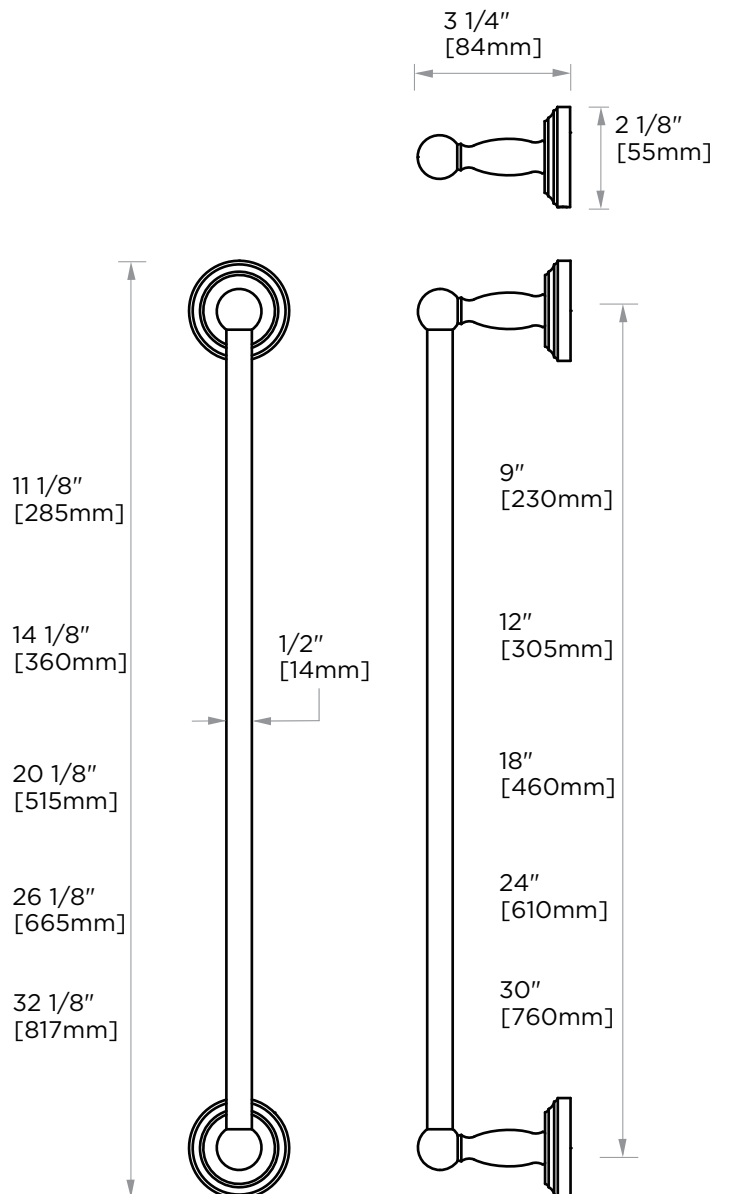

WARRANTY:

Lifetime Limited (Residential Use)
One Year (Commercial Use)

NOTE: Dimensions and specifications are subject to change without notice.