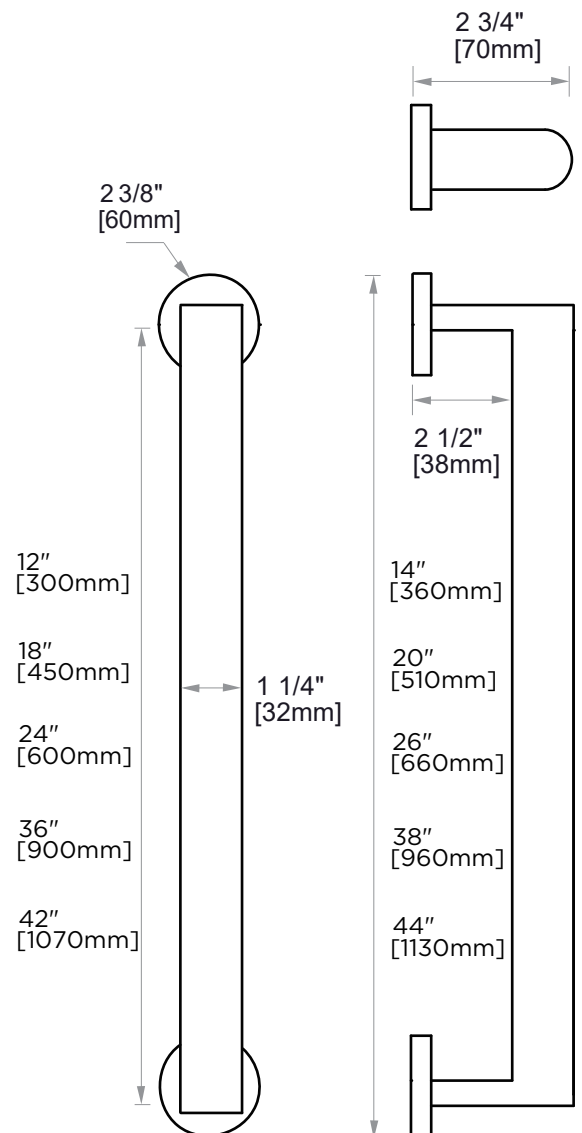

WARRANTY:

Lifetime Limited (Residential Use)
One Year (Commercial Use)

NOTE: Dimensions and specifications are subject to change without notice.