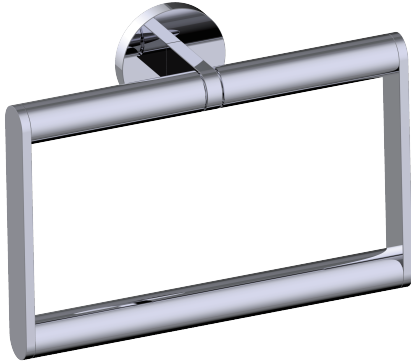

**FRANKFURT
COLLECTION
TISSUE HOLDER
313464**

PRODUCT NAME: TISSUE HODLER

PRODUCT CODE: 313464

MATERIAL: All-brass construction

KEY FEATURES: Transitional design.
Round and straight lines

STOCKED FINISHES: