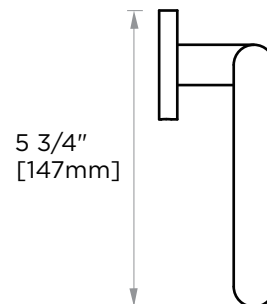

WARRANTY:

Lifetime Limited (Residential Use)
One Year (Commercial Use)

NOTE: Dimensions and specifications are subject to change without notice.