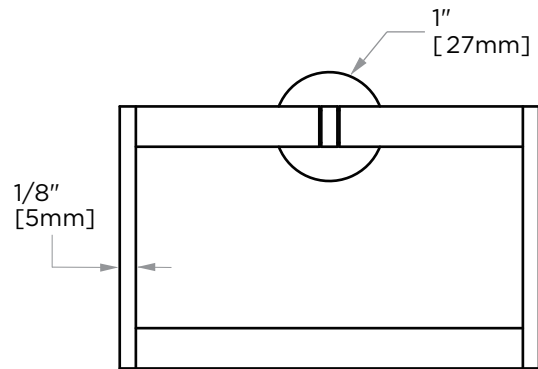

**FRANKFURT
COLLECTION
TISSUE HOLDER
313464**

PRODUCT NAME: TISSUE HODLER

PRODUCT CODE: 313464

MATERIAL: All-brass construction

KEY FEATURES: Transitional design.
Round and straight lines

STOCKED FINISHES: