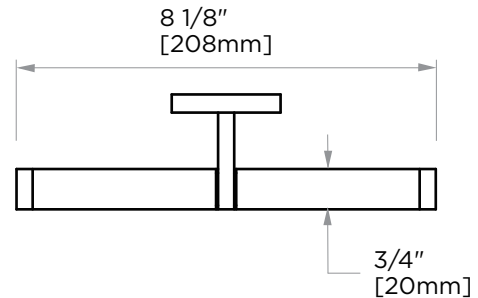

WARRANTY:

Lifetime Limited (Residential Use)
One Year (Commercial Use)

NOTE: Dimensions and specifications are subject to change without notice.