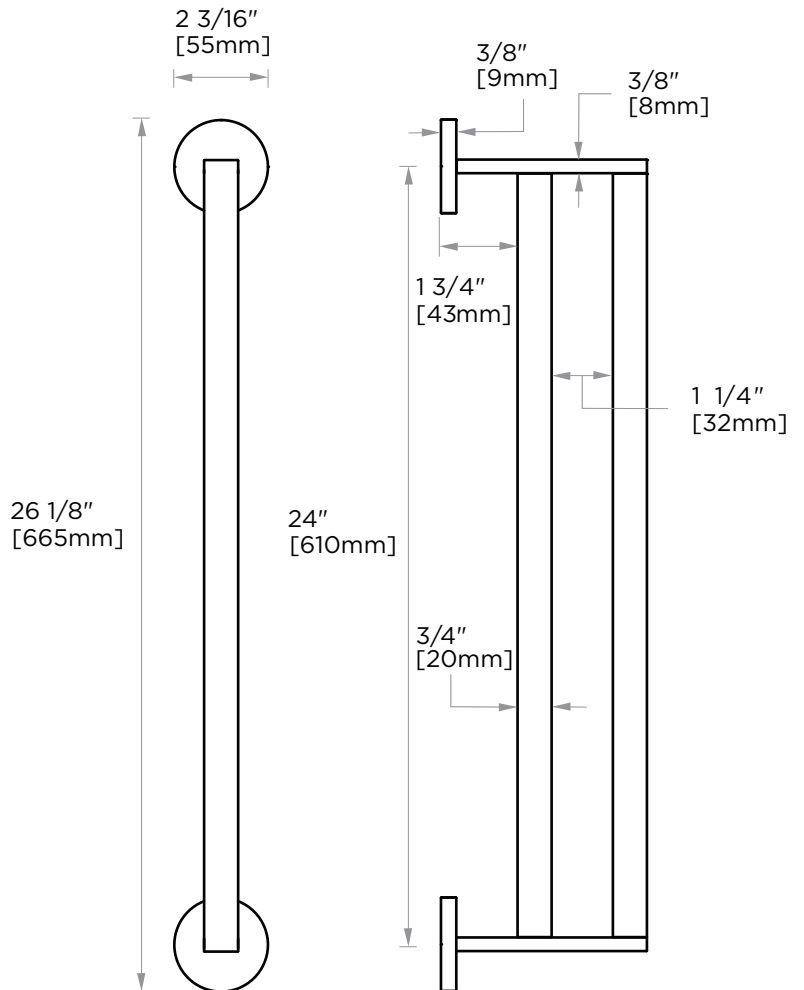

**FRANKFURT
COLLECTION
DOUBLE TOWEL
BAR 24"
313242**

PRODUCT NAME: DOUBLE TOWEL BAR 24"

PRODUCT CODE: 313242

MATERIAL: All-brass construction

KEY FEATURES: Transitional design. Round and straight lines

STOCKED FINISHES:

NOTE: Dimensions and specifications are subject to change without notice.