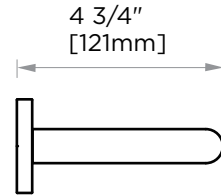

**FRANKFURT
COLLECTION
DOUBLE TOWEL
BAR 24"
313242**

PRODUCT NAME: DOUBLE TOWEL BAR 24"

PRODUCT CODE: 313242

MATERIAL: All-brass construction

KEY FEATURES: Transitional design. Round and straight lines

STOCKED FINISHES:

NOTE: Dimensions and specifications are subject to change without notice.