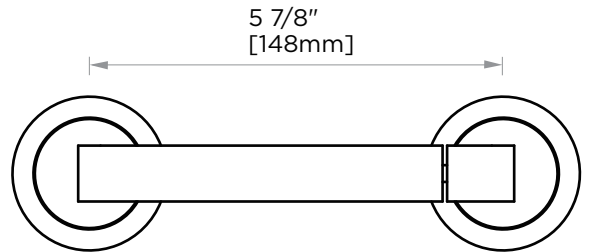

NOTE: Dimensions and specifications are subject to change without notice.