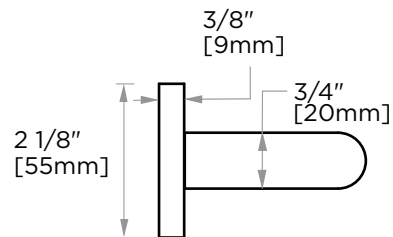

NOTE: Dimensions and specifications are subject to change without notice.