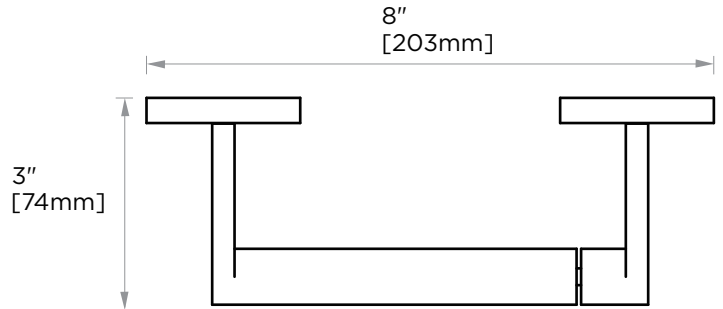

NOTE: Dimensions and specifications are subject to change without notice.