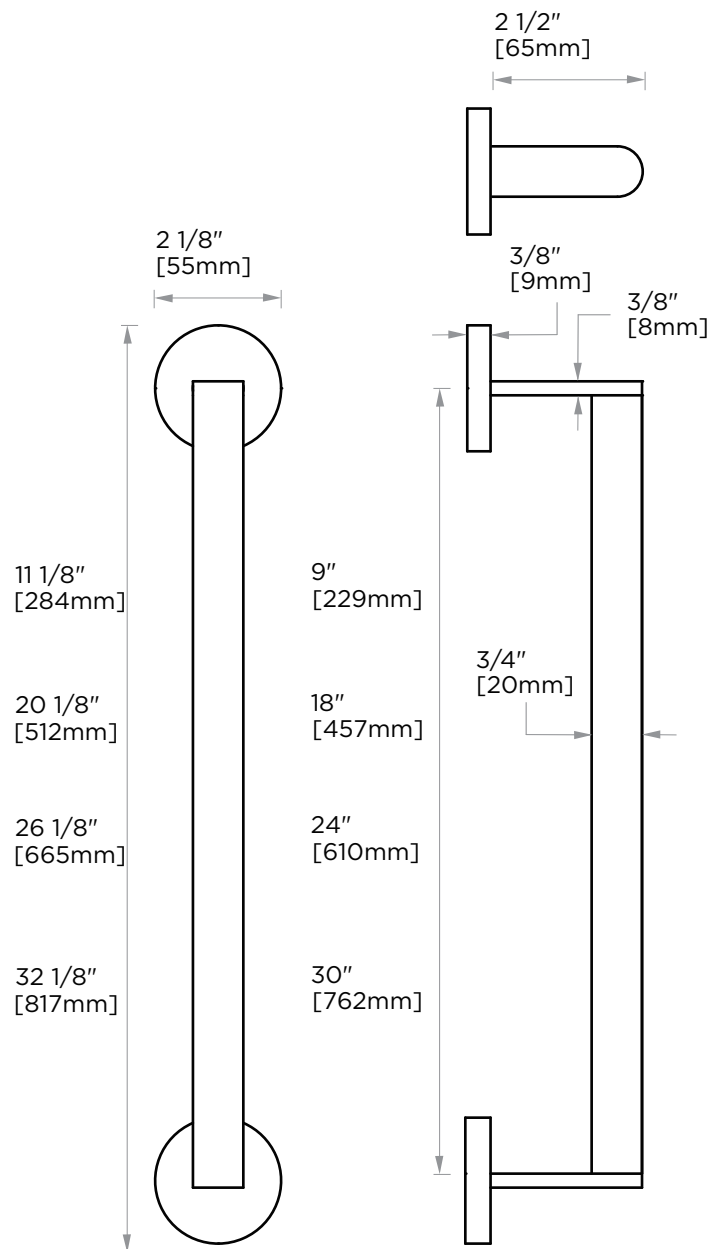

WARRANTY:

Lifetime Limited (Residential Use)
One Year (Commercial Use)

NOTE: Dimensions and specifications are subject to change without notice.