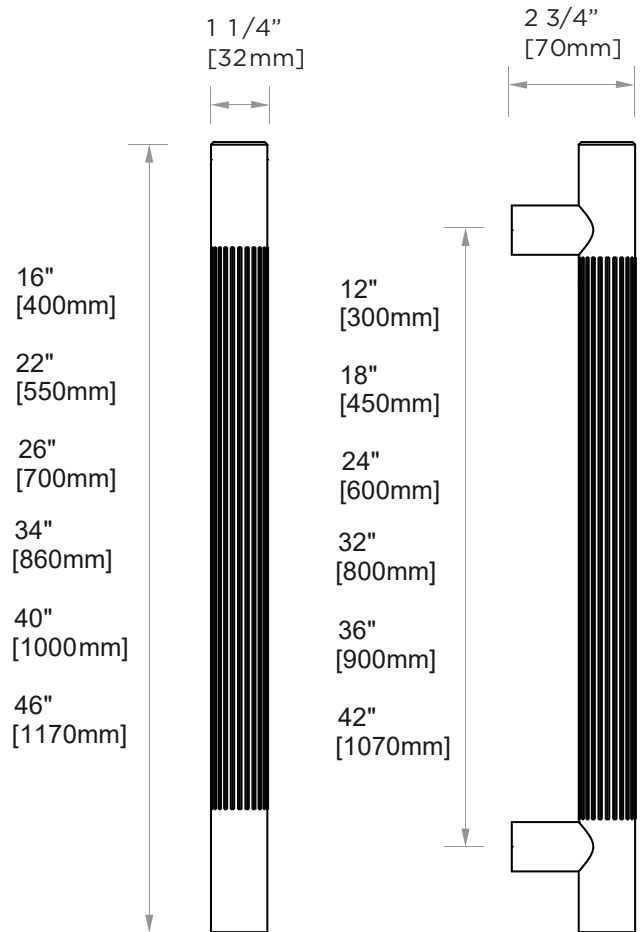

WARRANTY:

Lifetime Limited (Residential Use)
One Year (Commercial Use)

NOTE: Dimensions and specifications are subject to change without notice.